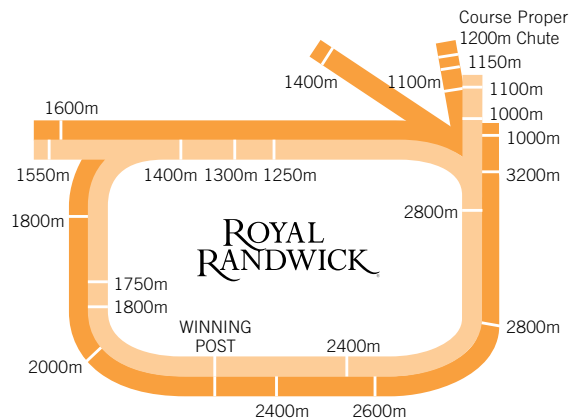

@atc_races
 @atc_races
 @RoyalRandwick @RosehillGardens @WarwickFarm @CanterburyRaces

Australian Turf Club®
P 1300 729 668 | theATC.com.au

FIXTURE CARD 2019/20

Australian Turf Club®