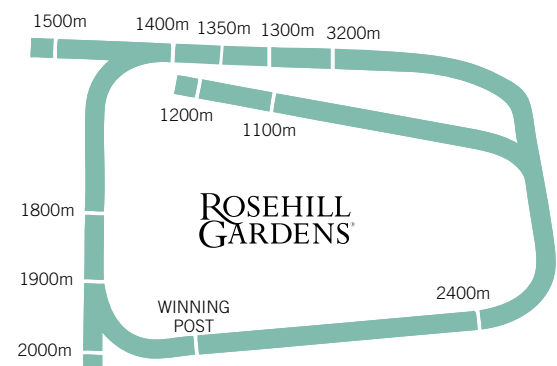

@atc_races
 @atc_races
 @RoyalRandwick @RosehillGardens @WarwickFarm @CanterburyRaces

Australian Turf Club®
P 1300 729 668 | theATC.com.au

FIXTURE CARD 2019/20

Australian Turf Club®