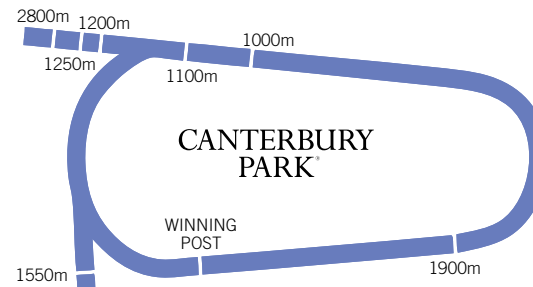

@atc_races
 @atc_races
 @RoyalRandwick @RosehillGardens @WarwickFarm @CanterburyRaces

Australian Turf Club®
P 1300 729 668 | theATC.com.au

FIXTURE CARD 2019/20

Australian Turf Club®