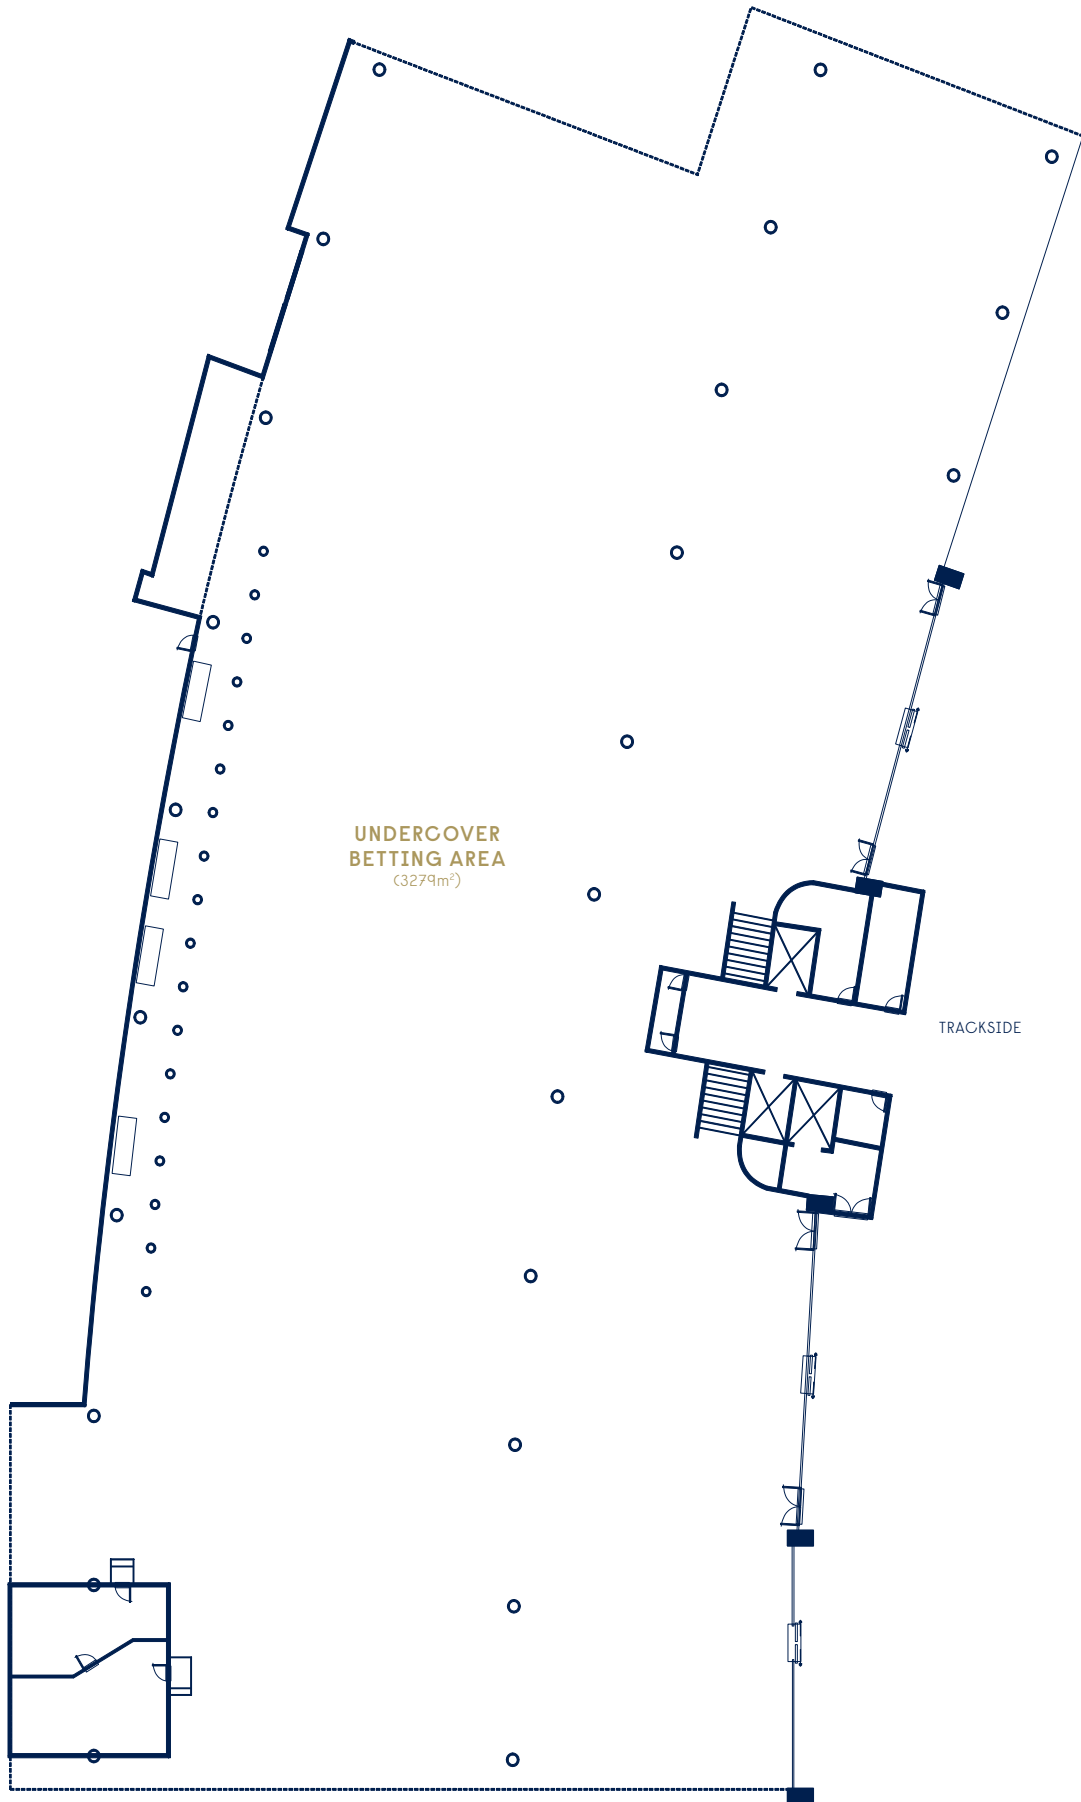

BETTING  
RING

VENUE CAPACITY

3000 COCKTAIL, OUTDOOR EVENT