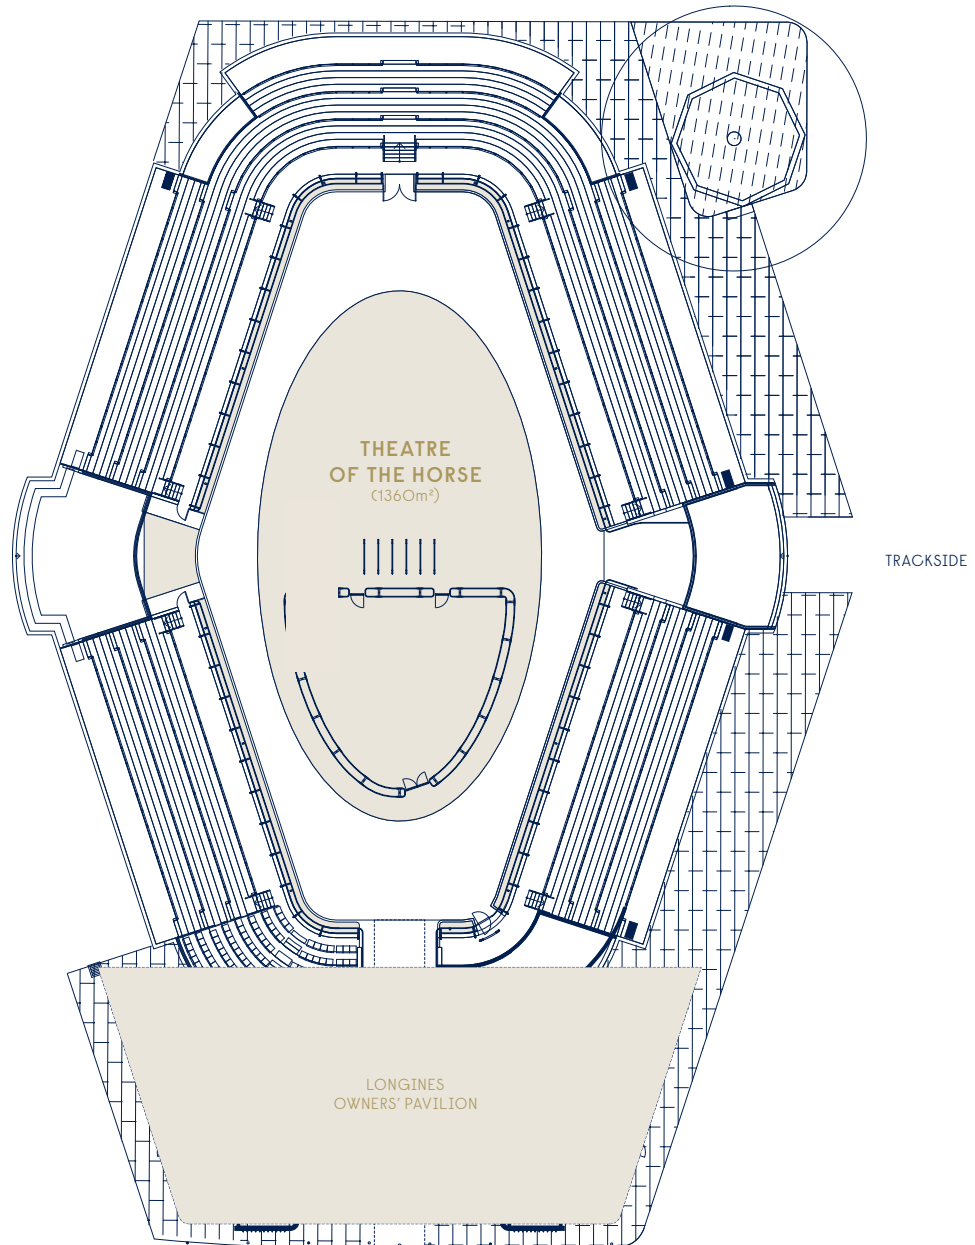

THEATRE  
OF THE HORSE

VENUE CAPACITY

4500 COCKTAIL

0m 6m 10m 20m