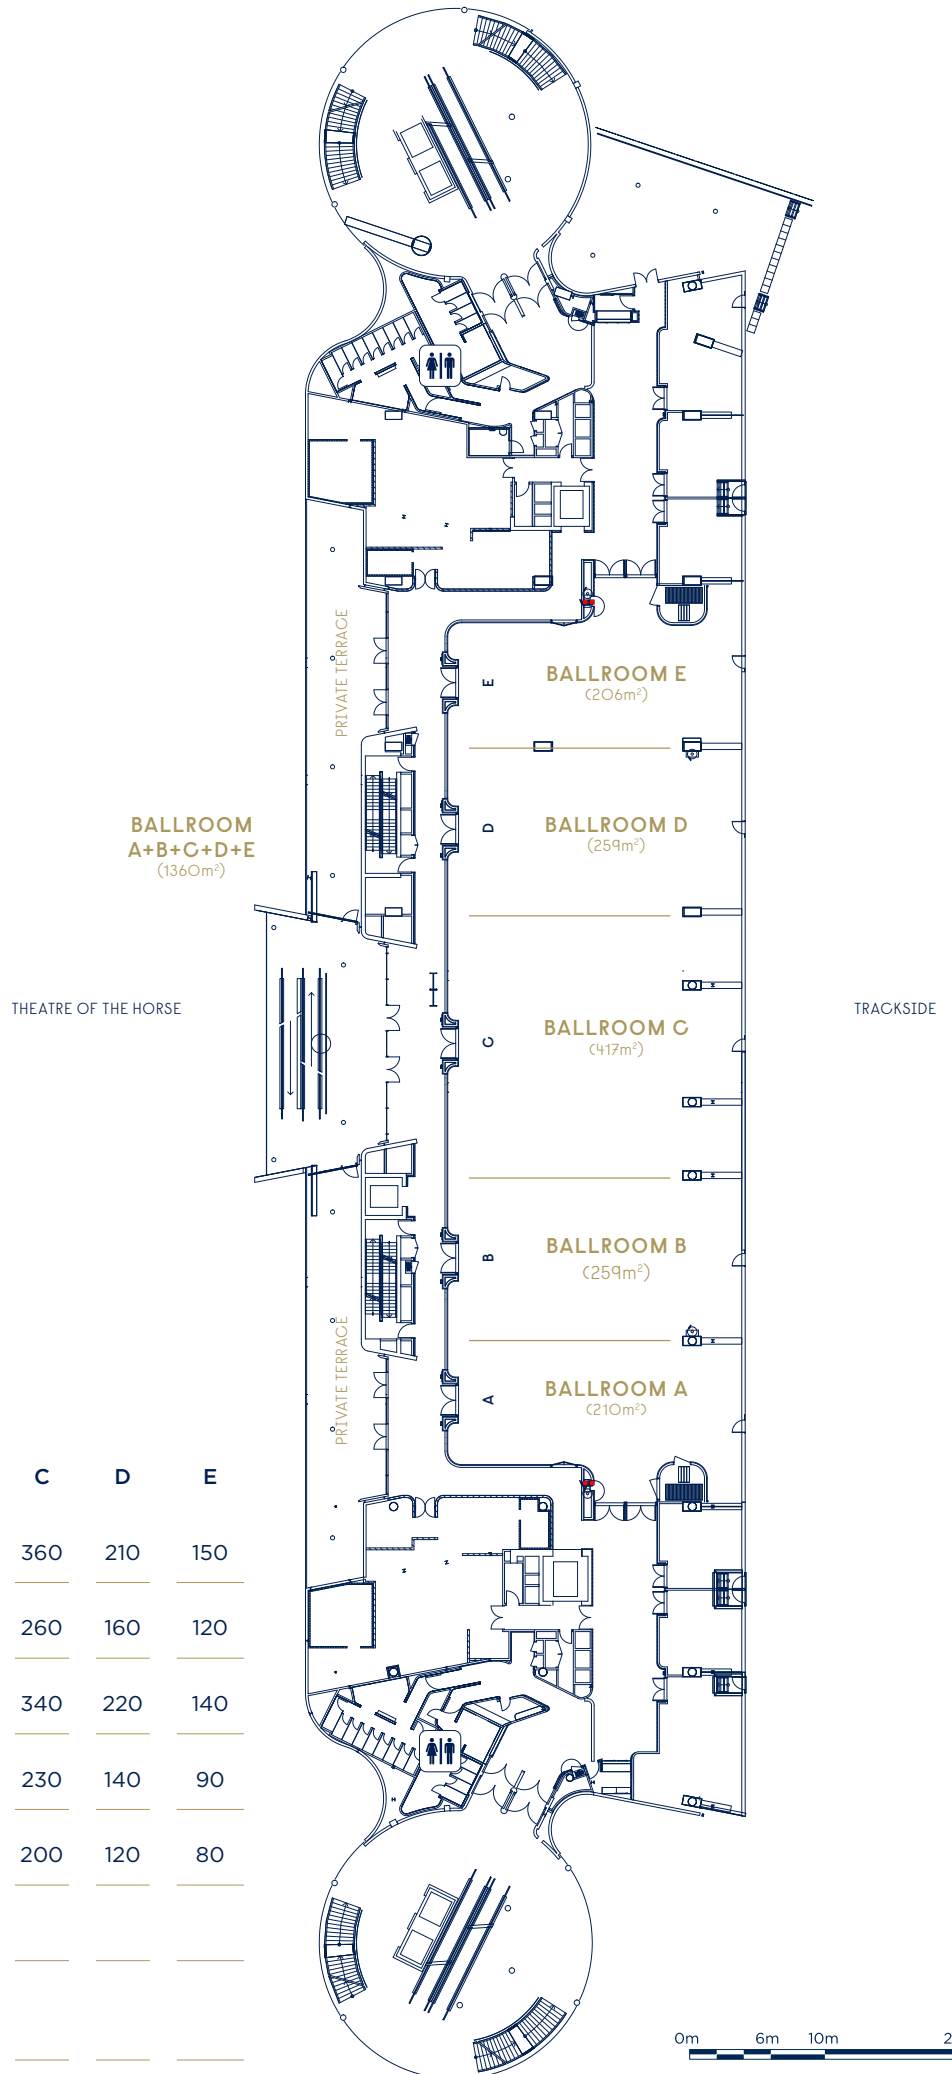

LEVEL 2
QUEEN ELIZABETH II
GRANDSTAND

VENUE CAPACITY

Ballroom	All	A	B	C	D	E
THEATRE	1100	150	210	360	210	150
CLASSROOM	760	120	160	260	160	120
COCKTAIL	1200	140	220	340	220	140
BANQUET	750	100	140	230	140	90
CABARET	620	80	120	200	120	80
EXAMS	530					
EXHIBITION BOOTHS	50					