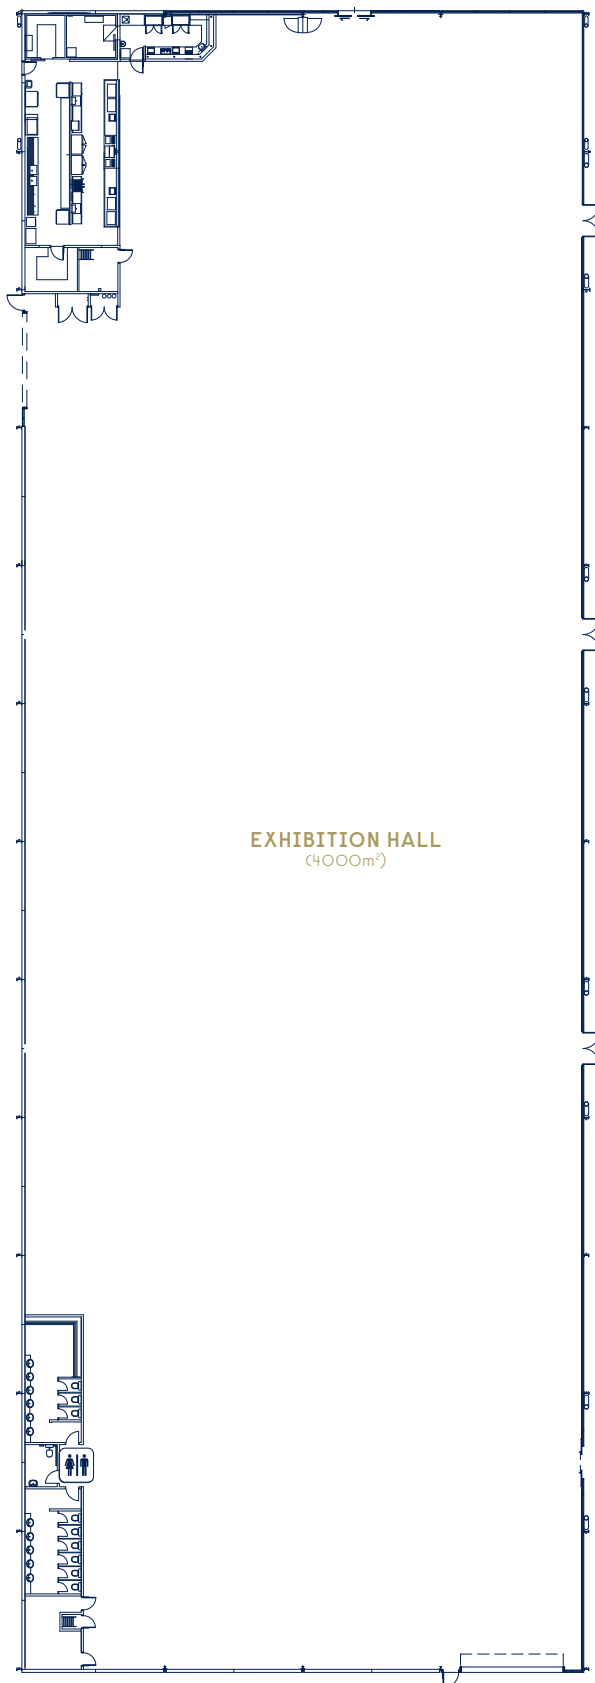

EXHIBITION
HALL

EXHIBITION HALL
(4000m²)

TRACKSIDE

VENUE CAPACITY

2000 THEATRE

1000 CLASSROOM

2000 COCKTAIL

2000* BANQUET

1300 EXAM

183 EXHIBITION BOOTHS

* Stage only

0m 6m 10m 20m