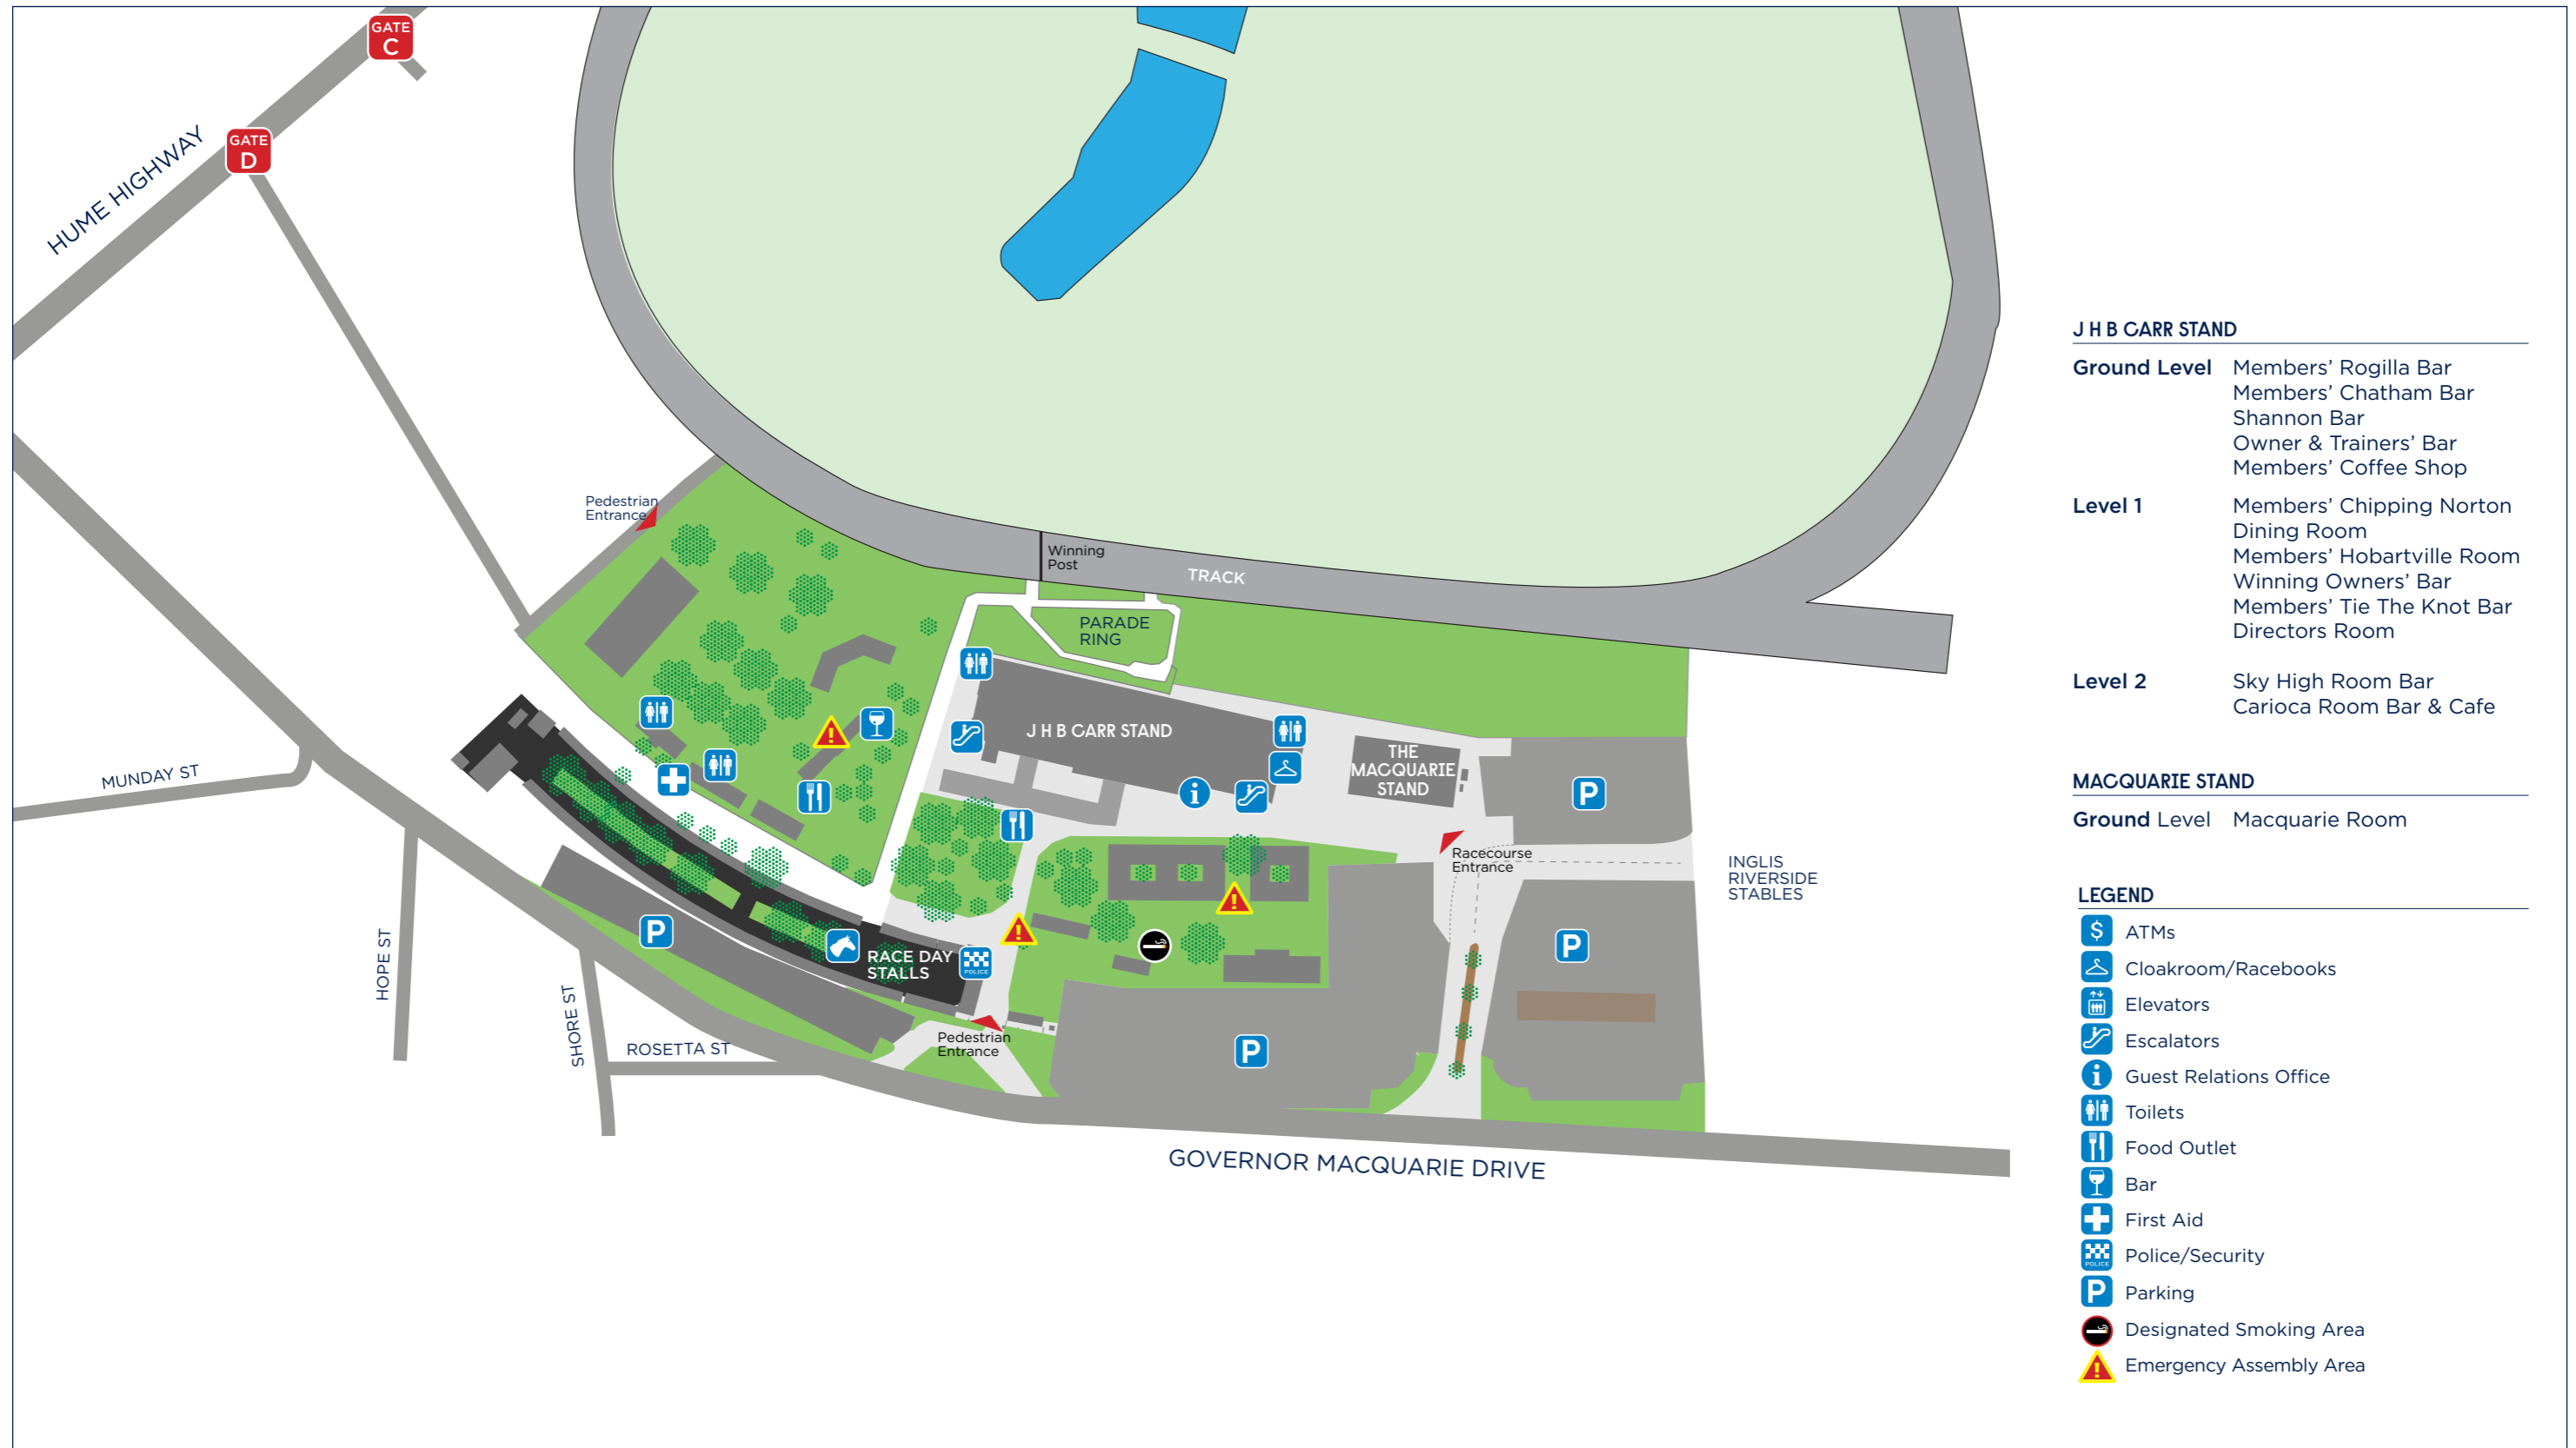

WARWICK FARM PRECINCT MAP

J H B CARR STAND

- Ground Level**
 - Members' Rogilla Bar
 - Members' Chatham Bar
 - Shannon Bar
 - Owner & Trainers' Bar
 - Members' Coffee Shop
- Level 1**
 - Members' Chipping Norton Dining Room
 - Members' Hobartville Room
 - Winning Owners' Bar
 - Members' Tie The Knot Bar
 - Directors' Room
- Level 2**
 - Sky High Room Bar
 - Carioca Room Bar & Cafe

MACQUARIE STAND

- Ground Level** Macquarie Room

LEGEND

- ATMs
- Cloakroom/Racebooks
- Elevators
- Escalators
- Guest Relations Office
- Toilets
- Food Outlet
- Bar
- First Aid
- Police/Security
- Parking
- Designated Smoking Area
- Emergency Assembly Area