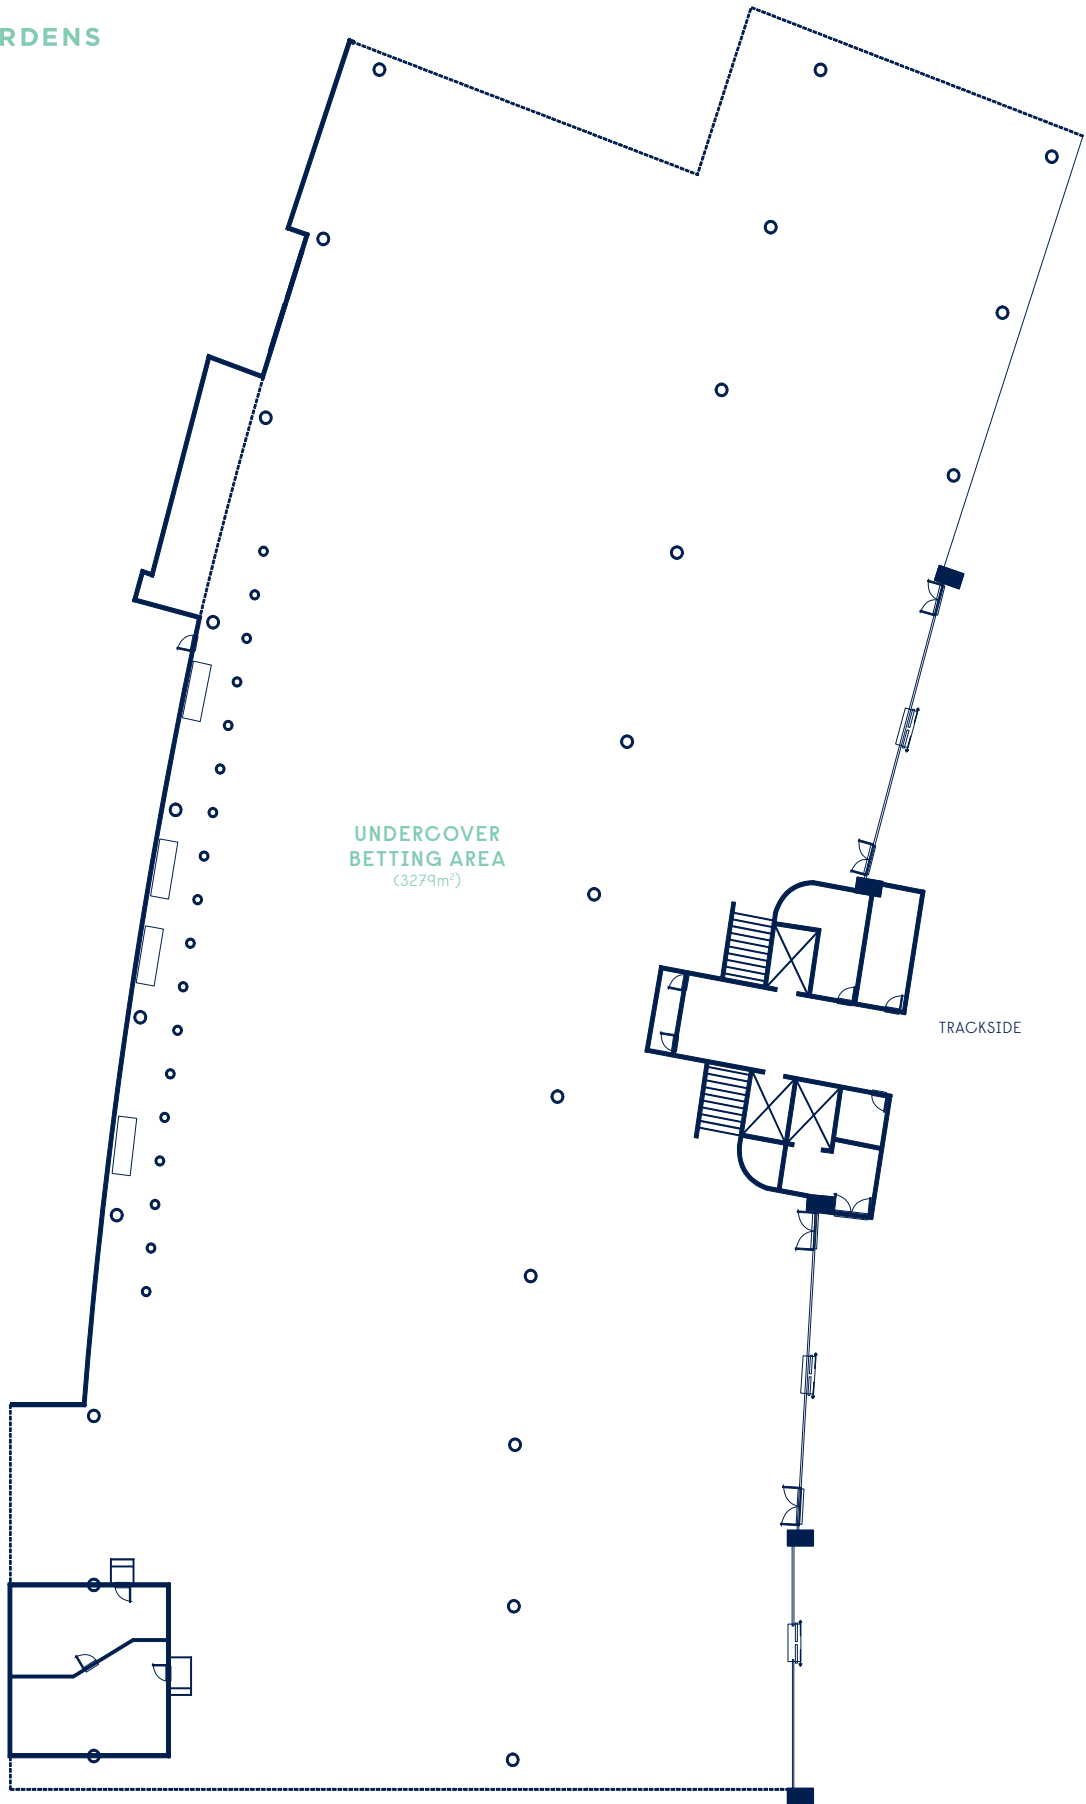

ROSEHILL GARDENS

BETTING RING

VENUE CAPACITY

Festival	Corporate Event	BBQ
3000	3000	3000

0m 3m 5m 10m