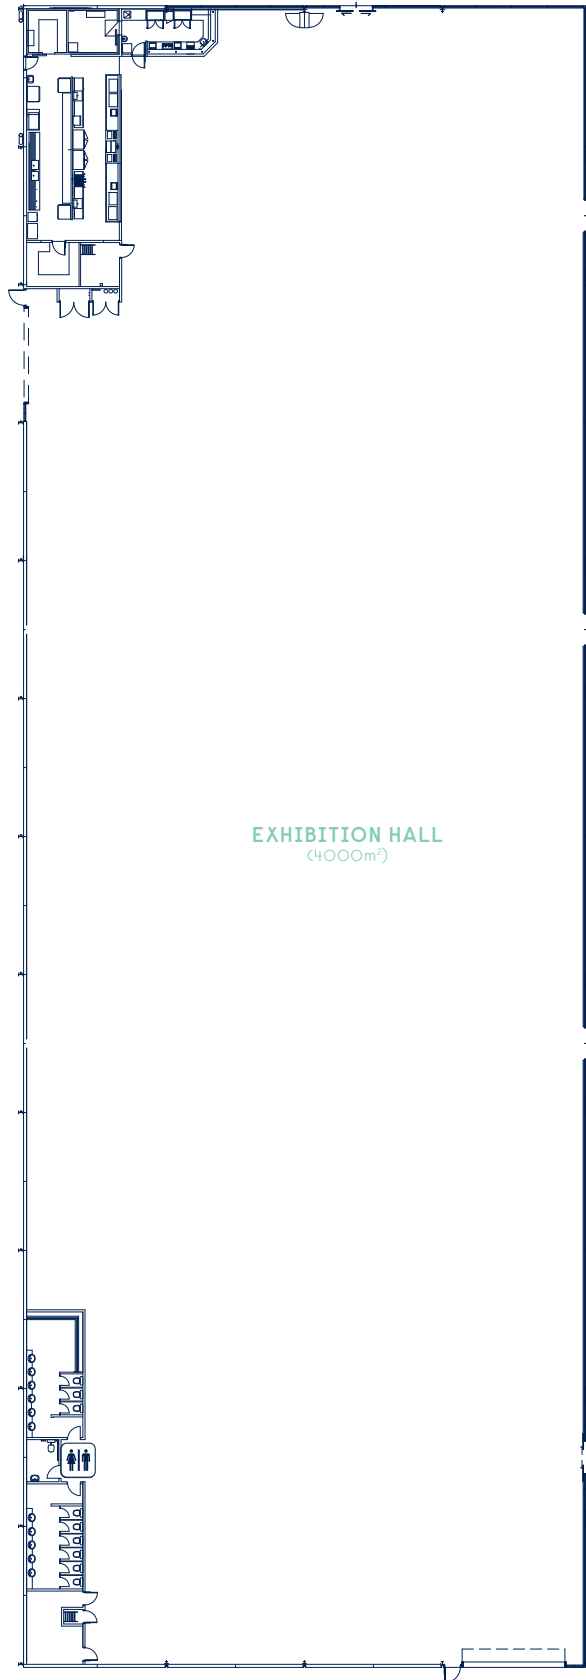

ROSEHILL GARDENS

EXHIBITION HALL

TRACKSIDE

VENUE CAPACITY

Cocktail	Banquet	Exhibition Booths	Classroom	Theatre	Exam Tables
3000	2300	183	2000	3000	1300