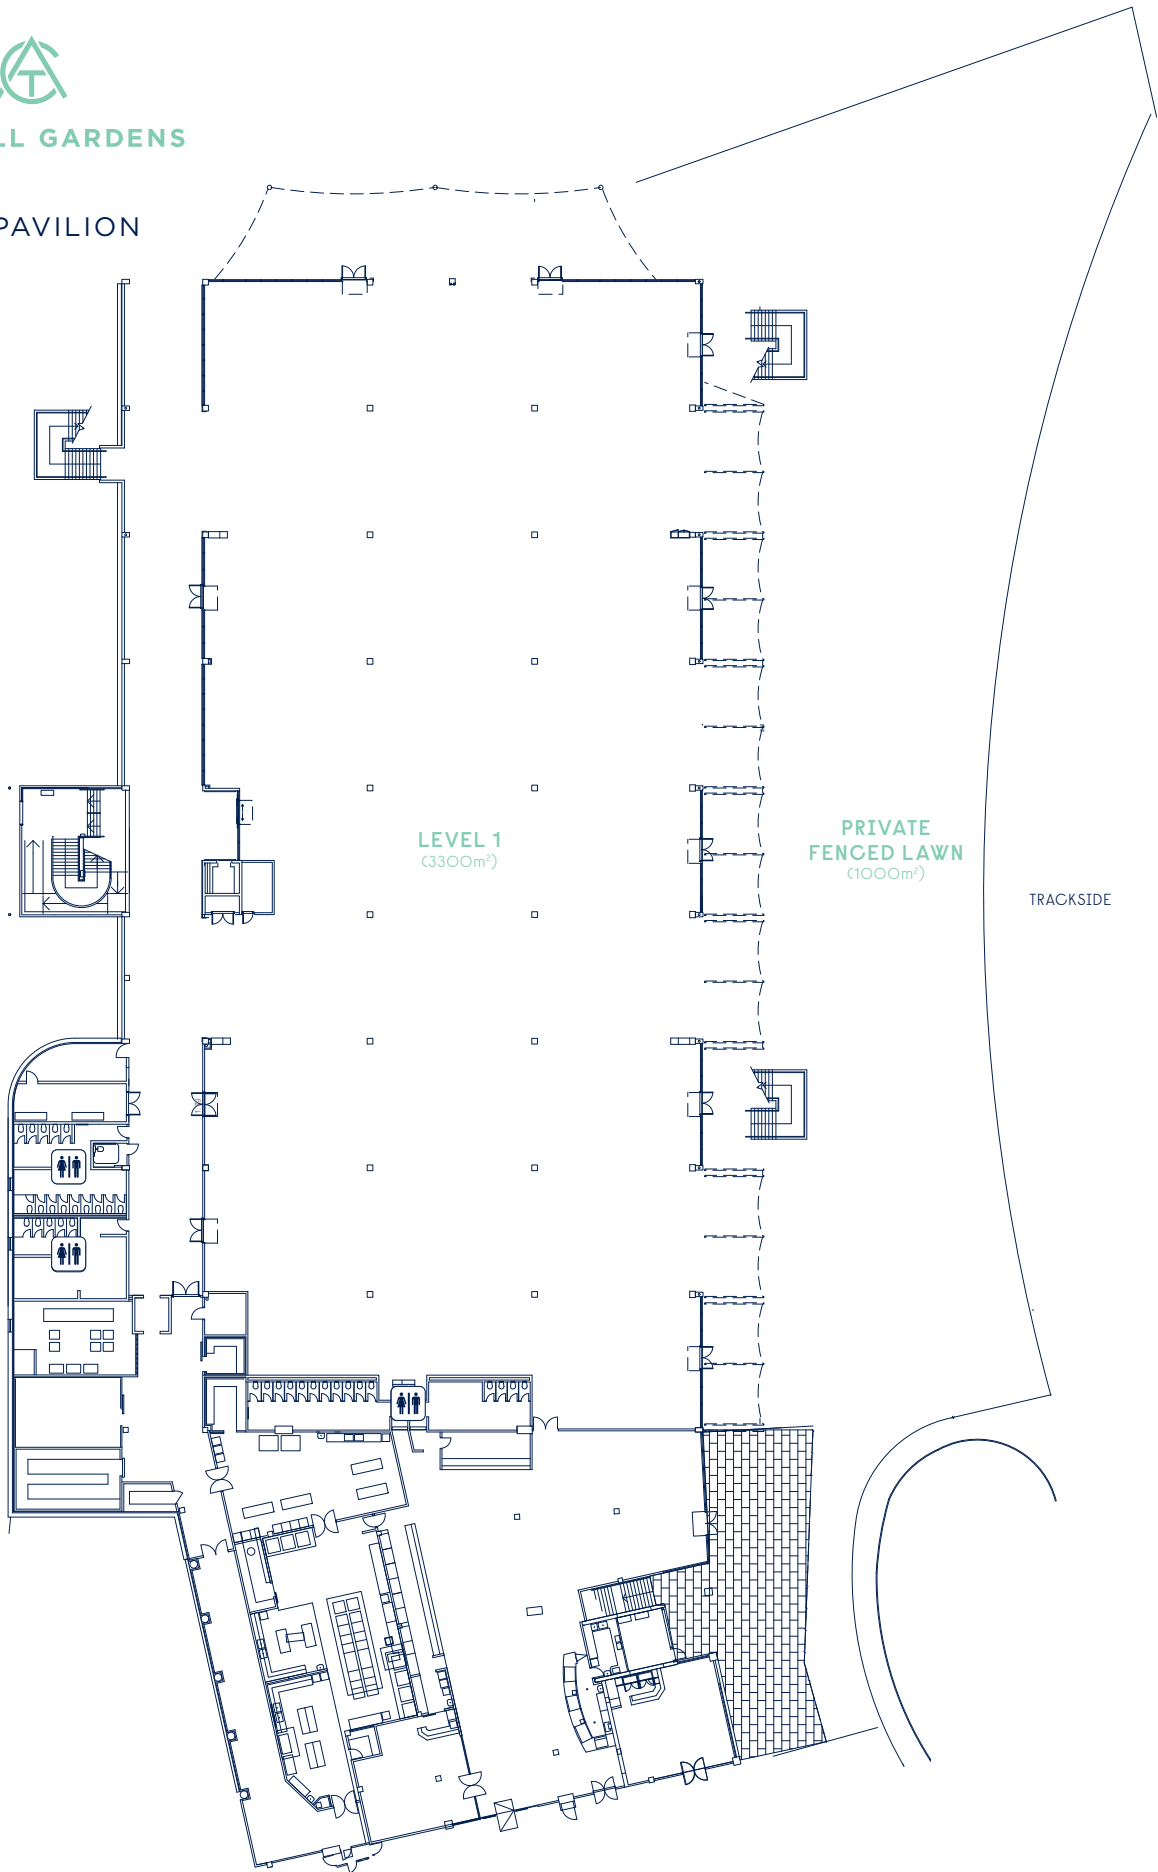

### LEVEL 1 GRAND PAVILION

### VENUE CAPACITY

Cocktail	Banquet	Exhibition Booths	Classroom	Exam Tables
2500	1500	164	1500	710