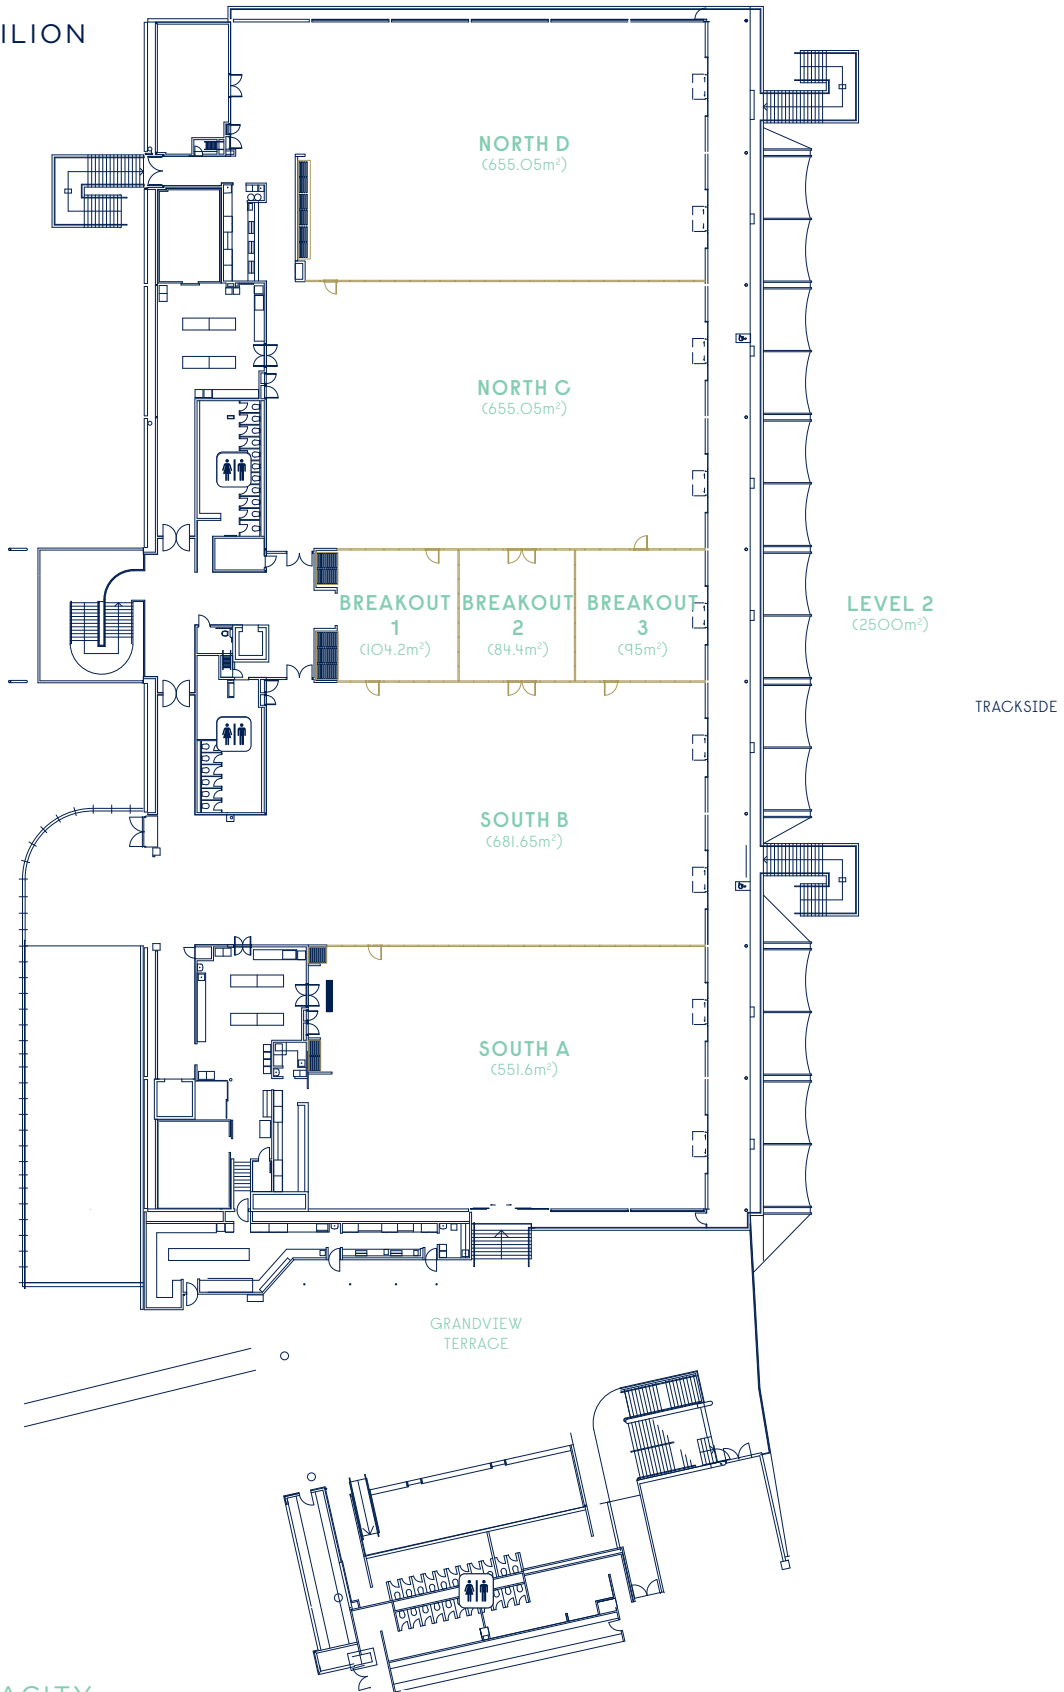

ROSEHILL GARDENS

LEVEL 2  
GRAND PAVILION

VENUE CAPACITY

Cocktail	Banquet	Exhibition Booths	Classroom	Theatre	Exam Tables
2500	1600	147	1800	2500	800