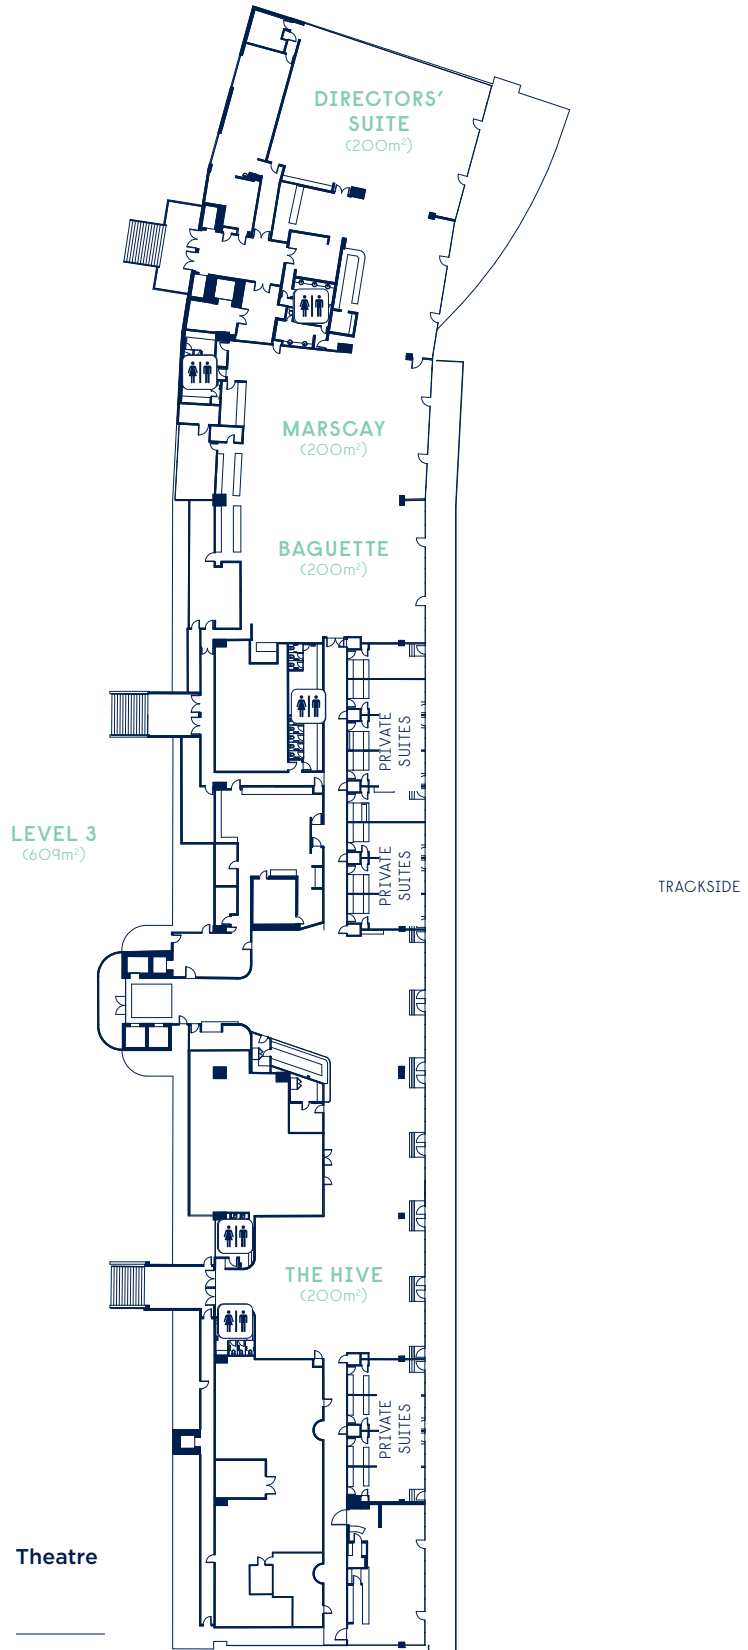

ROSEHILL GARDENS

LEVEL 3
J.R. FLEMING STAND

VENUE CAPACITY

Room	Cocktail	Banquet	Classroom	Theatre
The Hive	250			
Directors' Suite	320	160		220
Baguette	200	160	160	200
Marscay	200	160	160	200
Baguette & Marscay	550	300	250	400

0m 6m 10m 20m