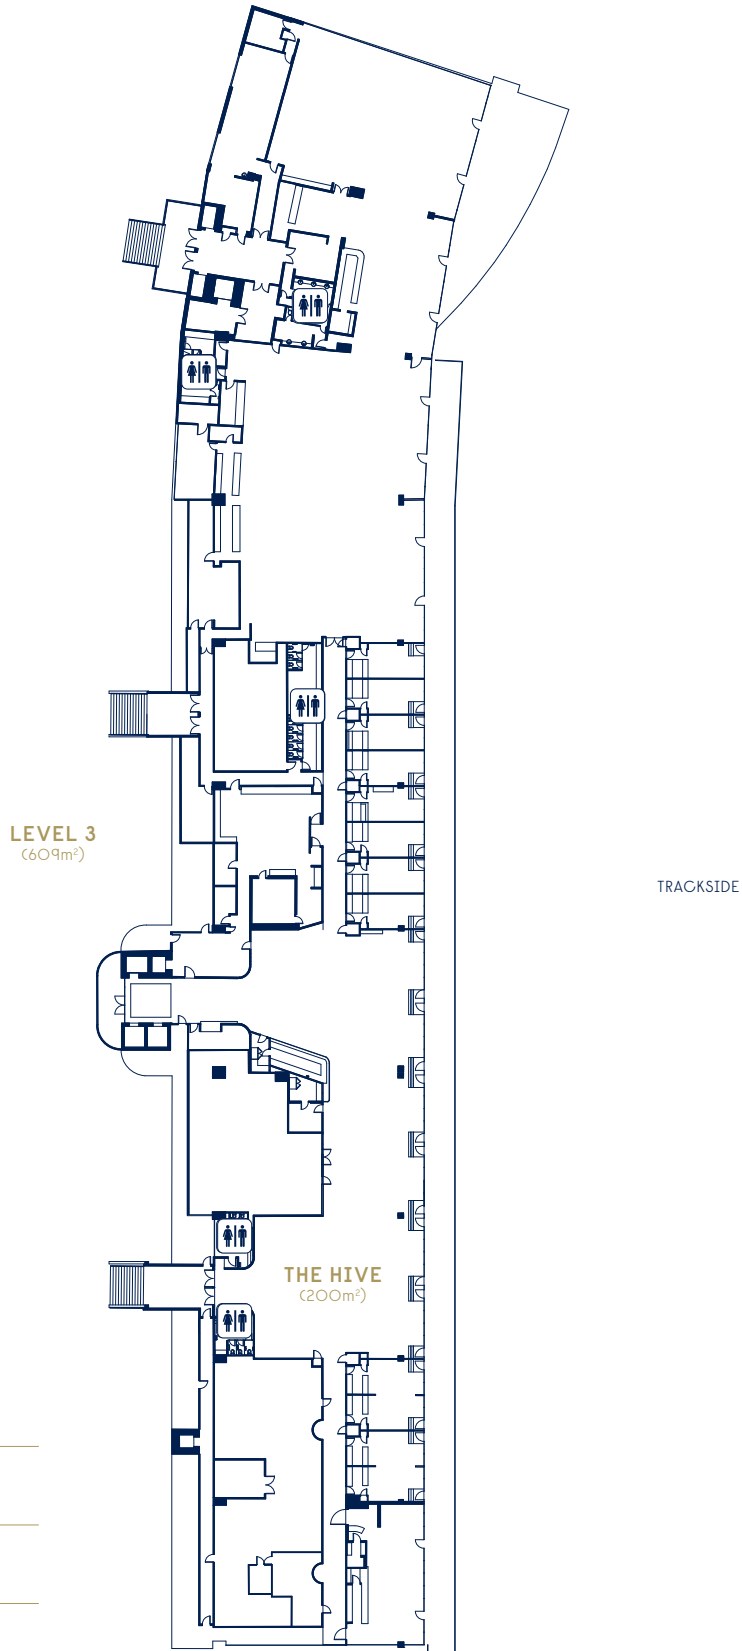

ROSEHILL GARDENS

THE HIVE  
LEVEL 3  
J.R. FLEMING STAND

VENUE CAPACITY

- 250 THEATRE

---

- 250 CLASSROOM

---

- 250 COCKTAIL

---

- 240 BANQUET (WITH STAGE)

---

- 200 CABARET (TABLES OF EIGHT ONLY)

---

- 80 EXAMS

---

- 12 EXHIBITION BOOTHS