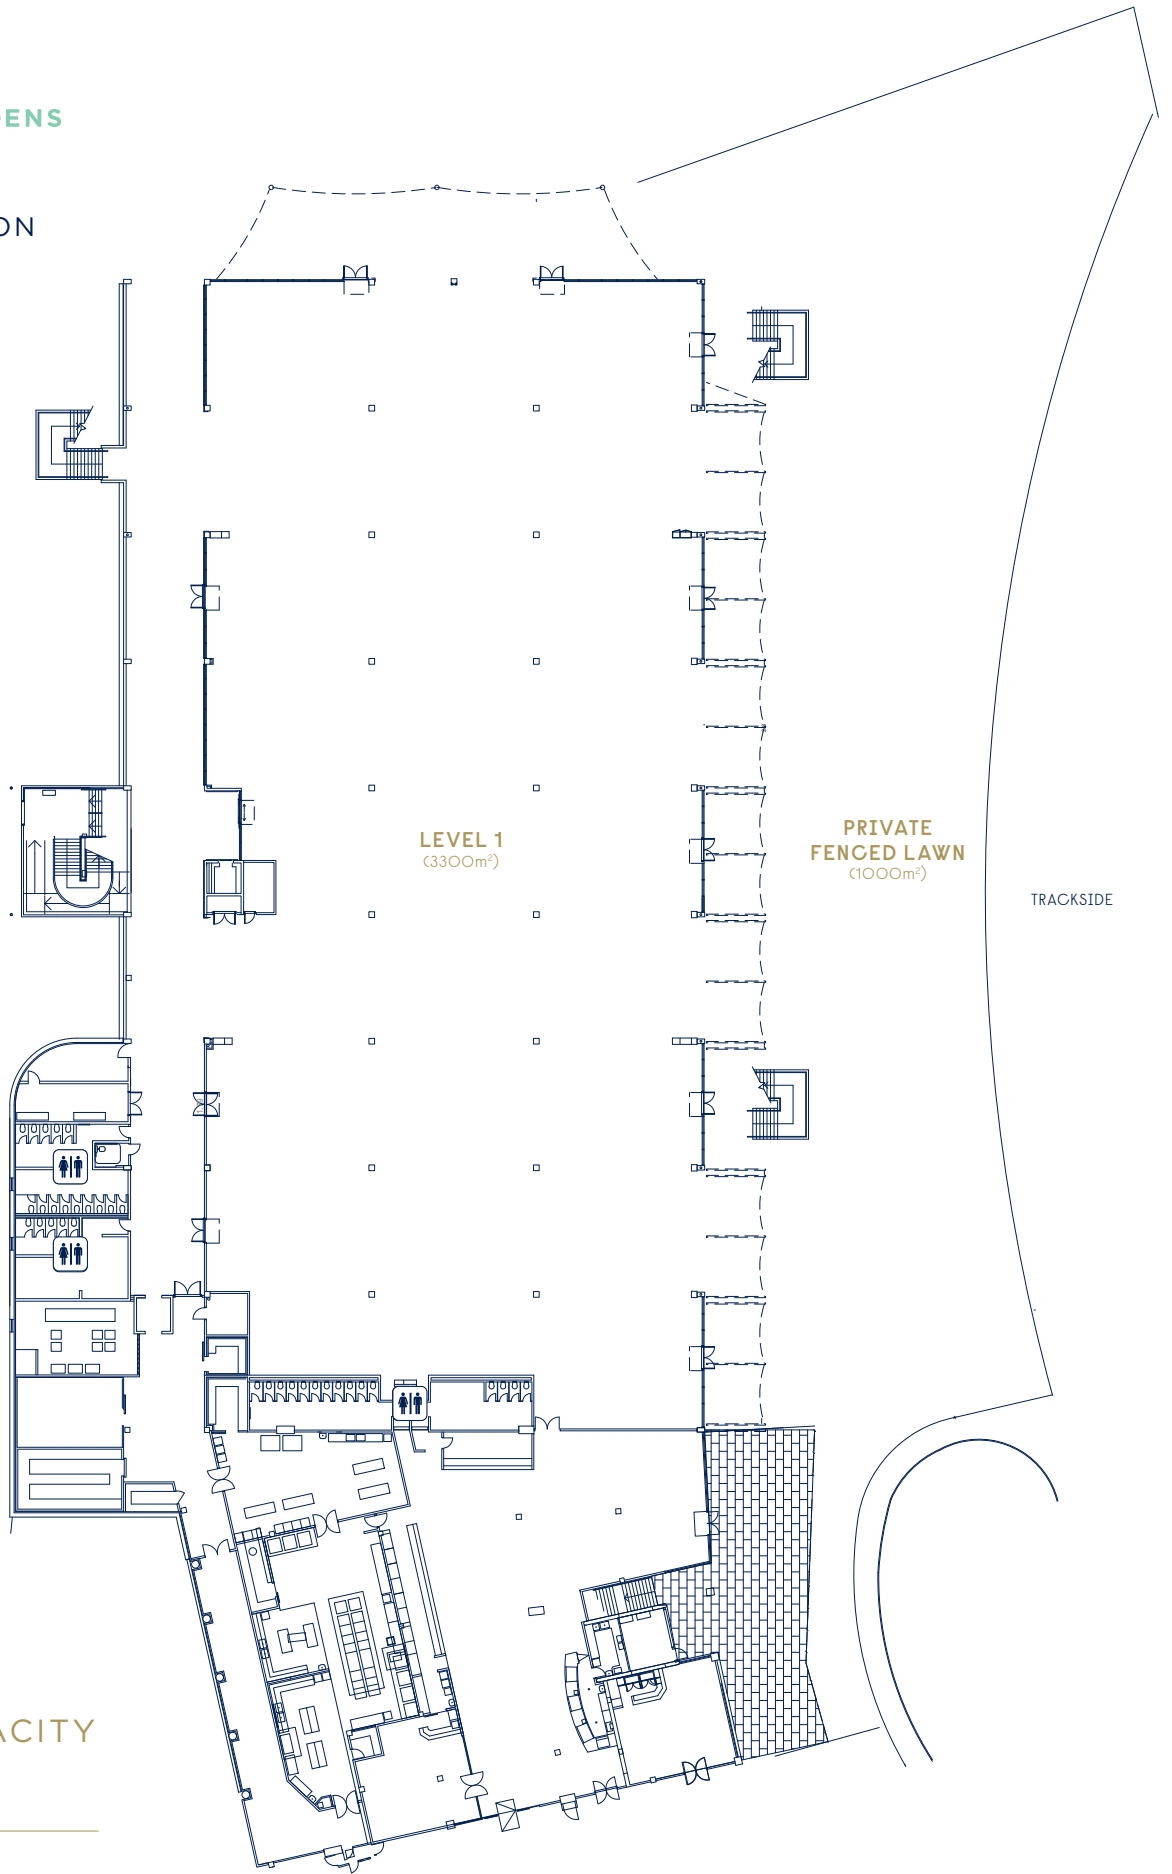

ROSEHILL GARDENS

GRAND PAVILION LEVEL 1

First-class space overlooking the lush green of the racetrack, flexible for any event style.

The Grand Pavilion is a space to behold, expansive in its size offering up a blank canvas to transform your event into an occasion. Located at the northern end of the racecourse with an abundance of floor space and floor-to-ceiling glass which ensures a wealth of natural light, it is ideal for creating those motivating moments at conferences. Your own private large alfresco area adds extra space for indoor / outdoor exhibitions, corporate family days, product launches or large cocktail celebrations.

VENUE FEATURES

- 3300m² of light-filled air conditioned carpeted space
- Floor-to-ceiling glass overlooking the vibrant racetrack
- 1000m² privately fenced lawn adjoined to the indoor space
- Wall mounted LCD screens
- Free high density WiFi
- Public address system
- Three phase and standard power
- Phone and data services
- Water and waste services
- Bar and café outlets
- Amenities
- Free onsite parking
- Onsite security

SUITABLE FOR

Trade exhibitions and consumer shows, cocktail parties, family fun days, markets and corporate training.

Gross Area: 3300m²

Height: 4.3m

Loading Access: Direct loading access for cars and trucks

ROSEHILL GARDENS

LEVEL 1
GRAND PAVILION

VENUE CAPACITY

2800 COCKTAIL

1200 BANQUET

960 EXAM

164 EXHIBITION BOOTHS

0m 6m 10m 20m