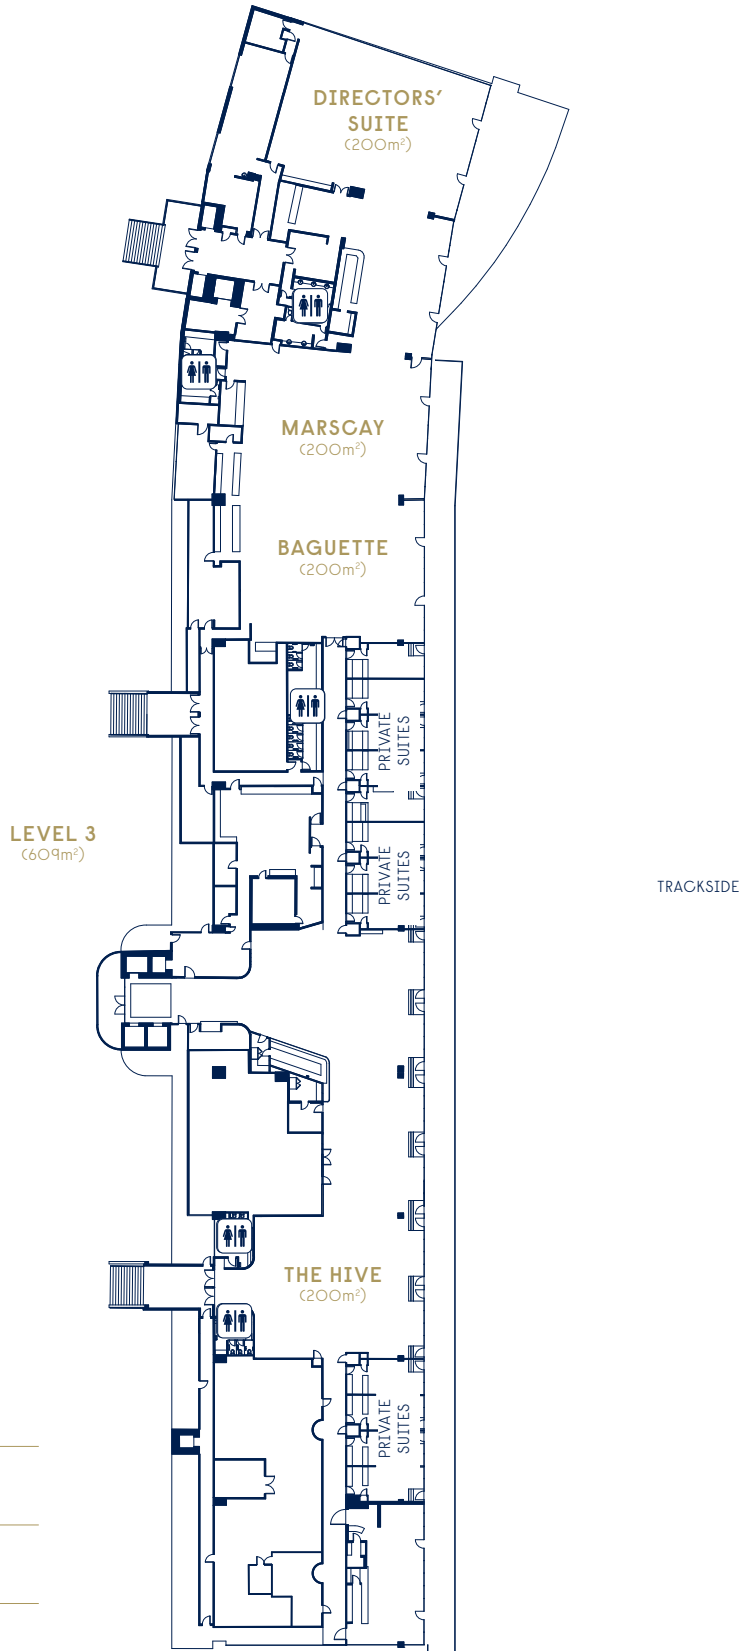

LEVEL 3
J.R. FLEMING STAND

VENUE CAPACITY

250 THEATRE

250 CLASSROOM

250 COCKTAIL

240 BANQUET (WITH STAGE)

200 CABARET (TABLES OF EIGHT ONLY)

80 EXAMS

12 EXHIBITION BOOTHS