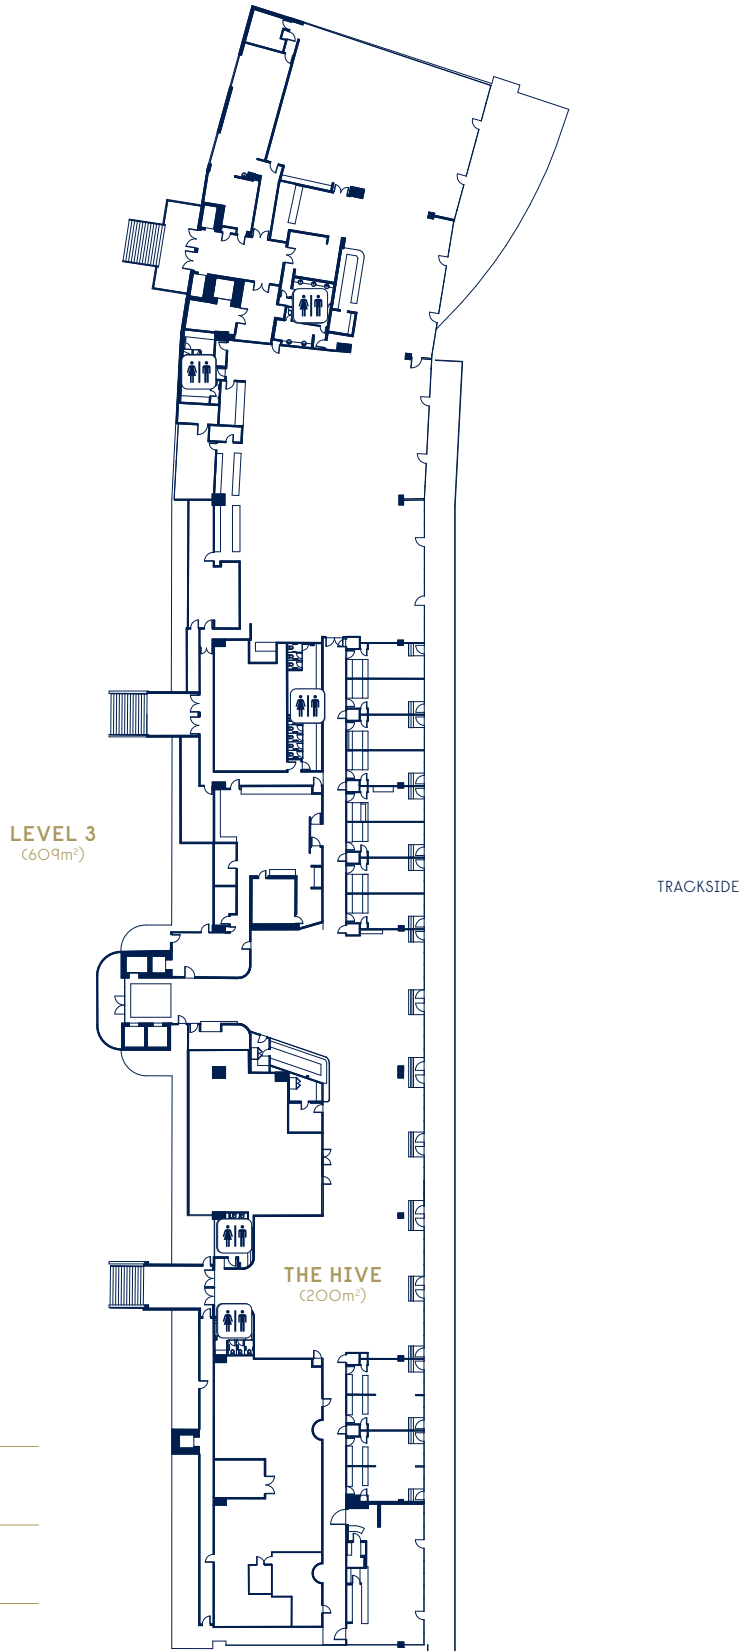

ROSEHILL GARDENS

THE HIVE
LEVEL 3
J.R. FLEMING STAND

VENUE CAPACITY

250 THEATRE

---

250 CLASSROOM

---

250 COCKTAIL

---

240 BANQUET (WITH STAGE)

---

200 CABARET (TABLES OF EIGHT ONLY)

---

80 EXAMS

---

12 EXHIBITION BOOTHS

0m 6m 10m 20m