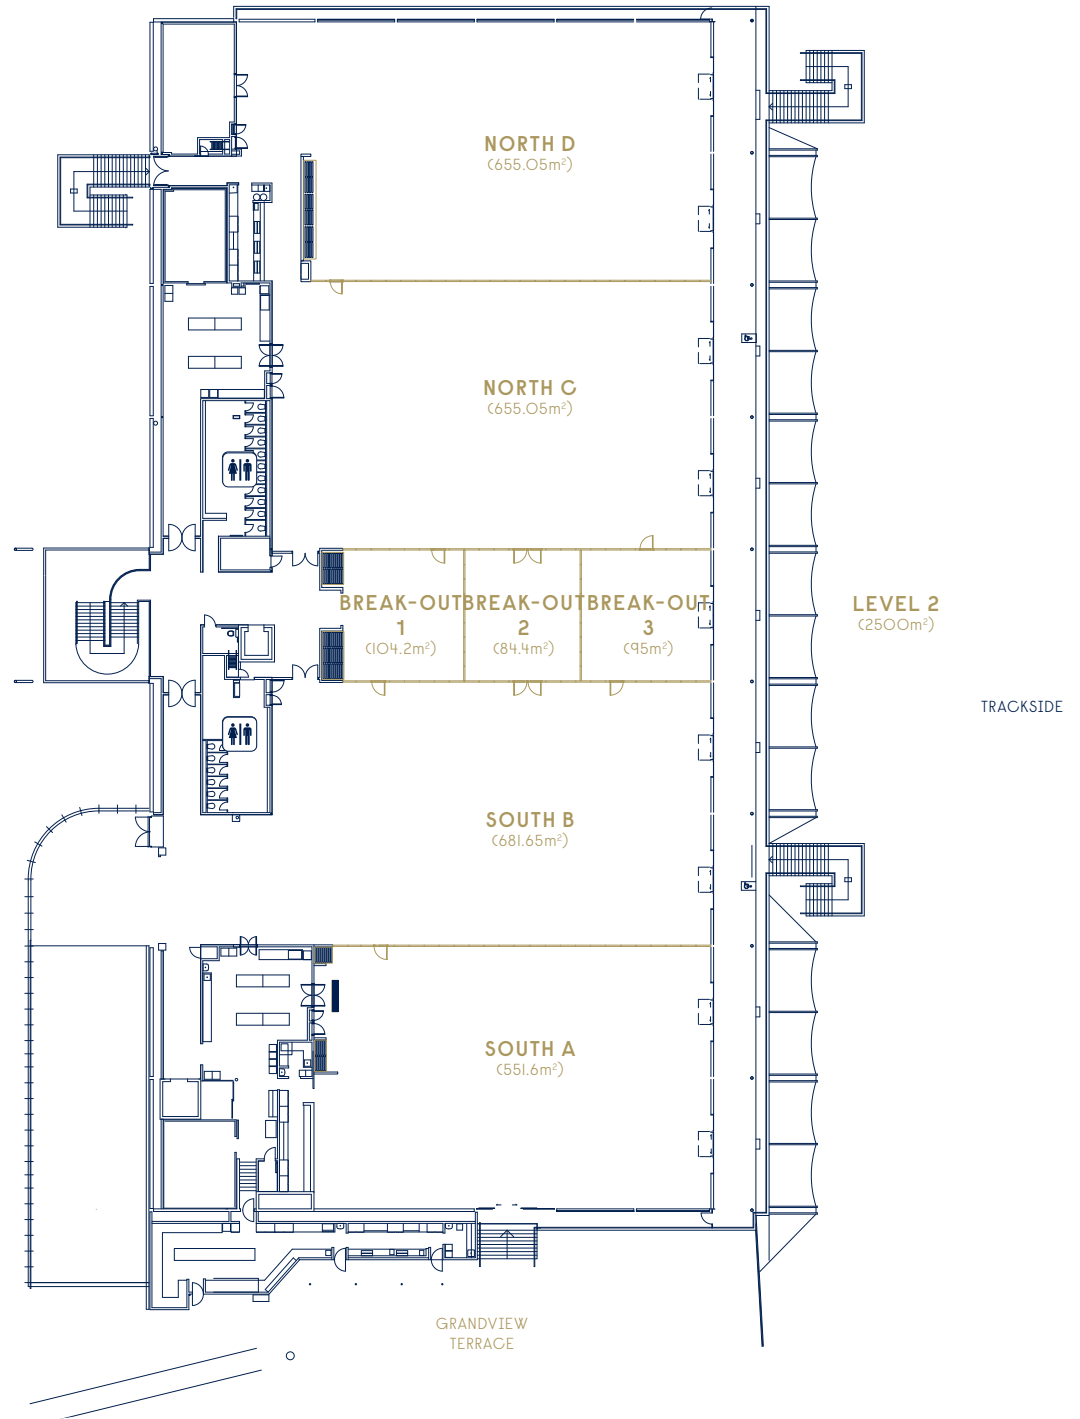

LEVEL 2 GRAND PAVILION

VENUE CAPACITY

Grand Pavilion	Level 2	North	South	South A	South B	Break-out 1	Break-out 2	Break-out 3
THEATRE	2200	1000	900	400	450	95	95	105
CLASSROOM	1835	795	740	345	420	45	45	45
COCKTAIL	2800	1300	1100	500	600	100	80	90
BANQUET	1700	850	850	340	380	60	50	50
CABARET		595	595	240	240	40	35	35
EXAMS	990							
EXHIBITION BOOTHS	164	72	67	34	34			