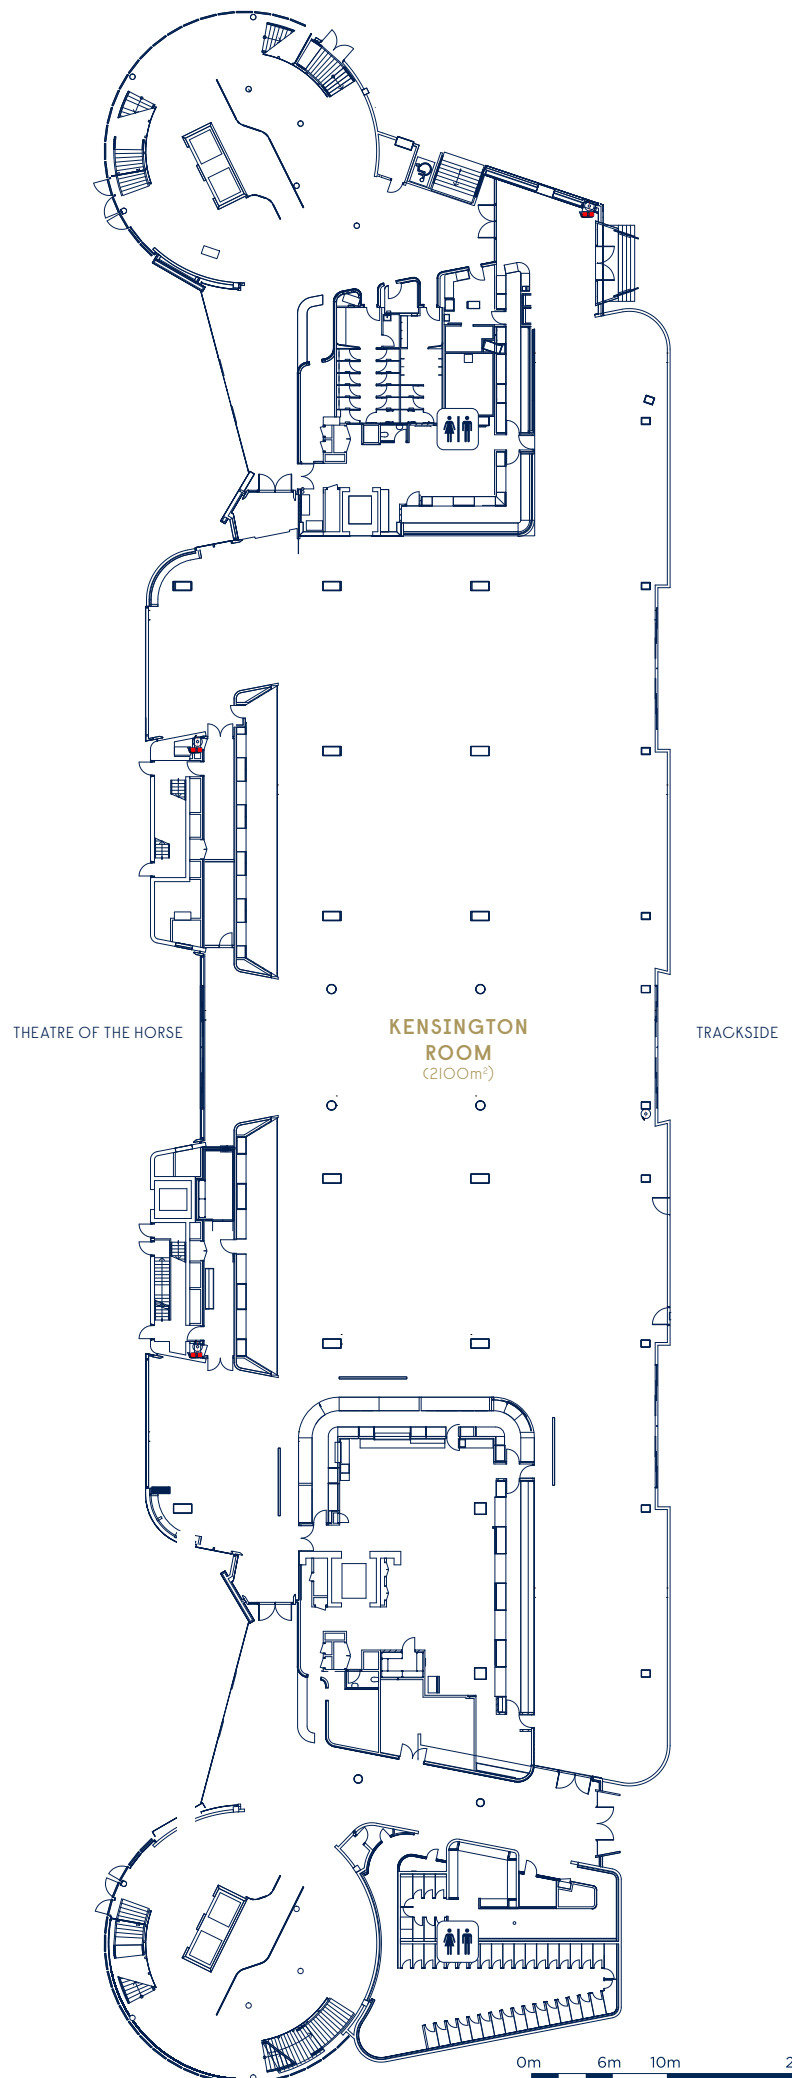

KENSINGTON ROOM

Unique and flexible space offering seamless indoor and outdoor connectivity with views over the stunning Royal Randwick racetrack.

Expansive and filled with natural light, the self-contained Kensington Room has the space to cover everything from tradeshows and exhibitions, examinations, cocktail parties and product launches. The truly flexible footprint offers large indoor and undercover outdoor break-out areas and state-of-the-art audio-visual equipment.

VENUE FEATURES

- 2100m² worth of expansive floor space
- Large indoor and undercover outdoor break-out areas
- Two large format screens (18mx3m and 16mx3m)
- Professional house sound system
- Bars and catering outlets
- Free high density WiFi
- Floor box and pillar power outlets
- Standard and three phase power access
- Zoned and dimmable lighting
- Direct loading access for cars and large vehicles
- Double action self opening door
- Award-winning catering serviced from two commercial kitchens
- Air conditioning
- Limited complimentary parking
- Onsite security

GROUND FLOOR
QUEEN ELIZABETH II
GRANDSTAND

VENUE CAPACITY

880 THEATRE

380 CLASSROOM

2500 COCKTAIL

620 BANQUET

490 CABARET

670 EXAM