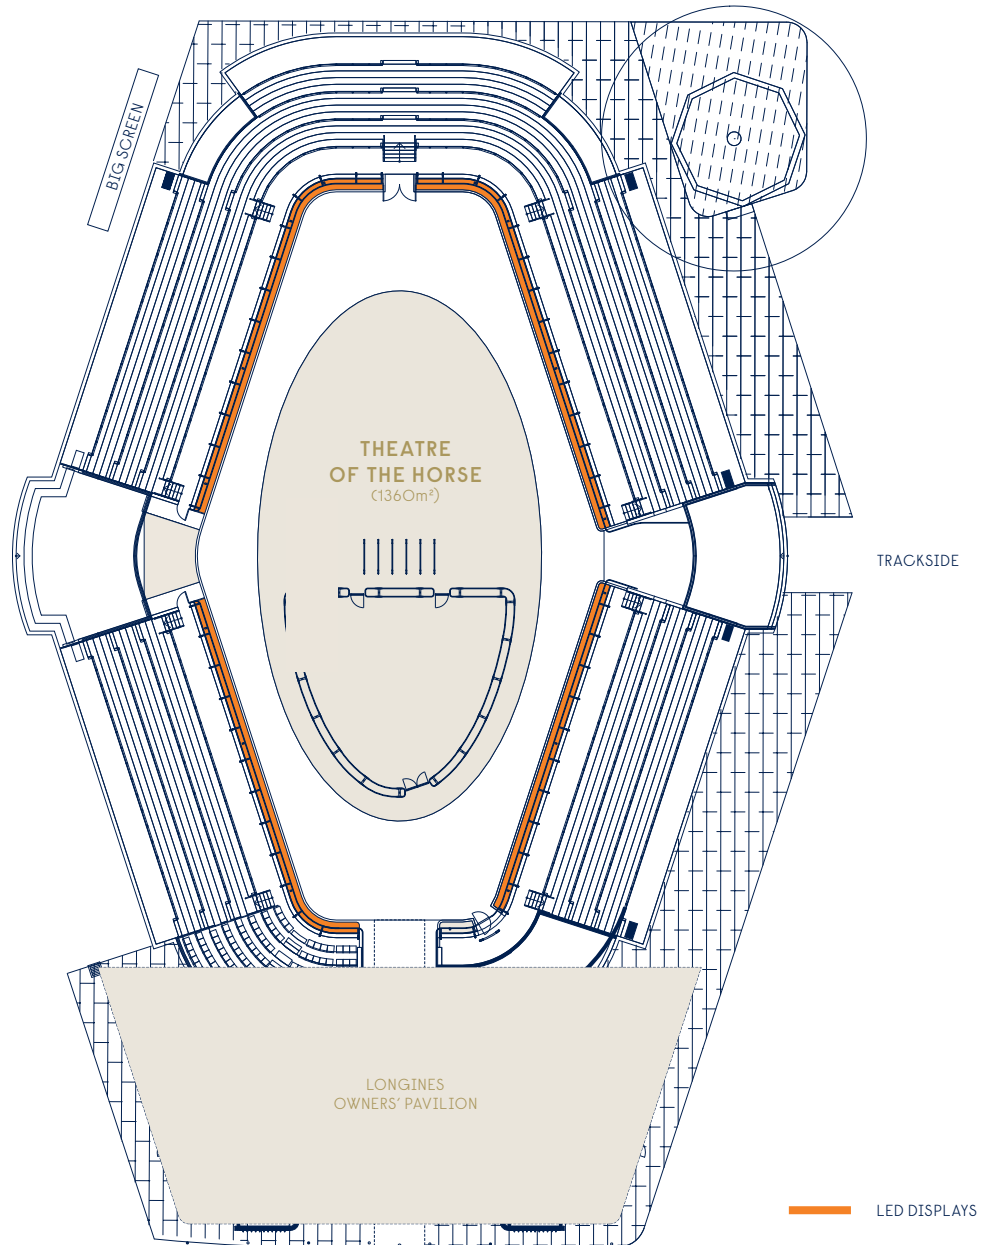

THEATRE OF THE HORSE

The commanding Theatre of the Horse amphitheatre is an iconic event space for a truly memorable guest experience.

Befitting of its name, the Theatre of the Horse is a dramatic amphitheatre ideal for impactful events. This unique open air space lends itself to a multitude of event types including outdoor staged events, fashion shows and product launches. It is further complemented by the Longines Owners' Pavilion overlooking this exquisite outdoor space. For an atmospheric lunch or reception consider taking over the horse tunnel. A space like no other.

VENUE FEATURES

- Expansive 1300m² immersive amphitheatre structure
- Rubberised surface for outdoor stages and displays
- Access to state-of-the-art LED brand takeover platform around Theatre of the Horse
- House sound system
- Lighting for night events
- Free high density WiFi
- Standard and three phase power access
- Vehicular access via two underground tunnels
- Options for event signage on side rails
- Broadcast box/Green room
- Limited complimentary parking
- Onsite security

SUITABLE FOR

Concerts, fashion shows, product launches, cocktail parties, family days and outdoor events.

Gross Area: 1360m²

To find out more please contact our
Meetings & Events Team
P | 1300 729 668
E | meetingsandevents@australianurfclub.com.au

THEATRE
OF THE HORSE

VENUE CAPACITY

4500 COCKTAIL

0m 6m 10m 20m