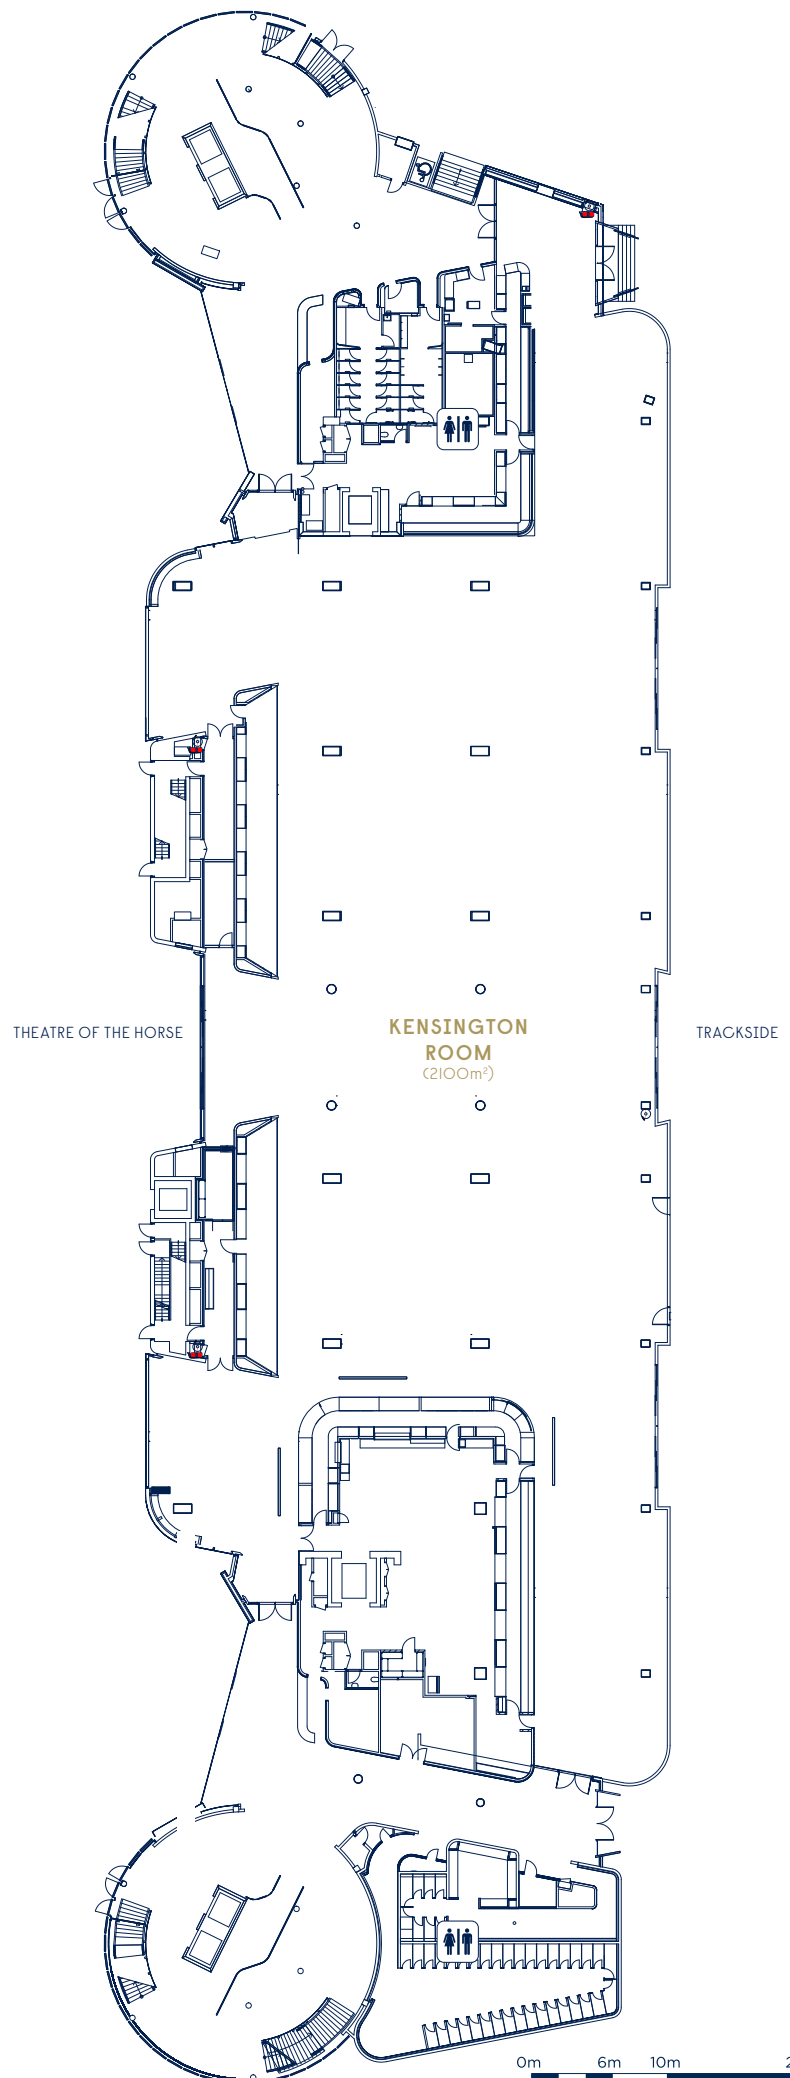

GROUND FLOOR
QUEEN ELIZABETH II
GRANDSTAND

VENUE CAPACITY

880 THEATRE

380 CLASSROOM

2500 COCKTAIL

620 BANQUET

490 CABARET

670 EXAM

100 EXHIBITION BOOTHS