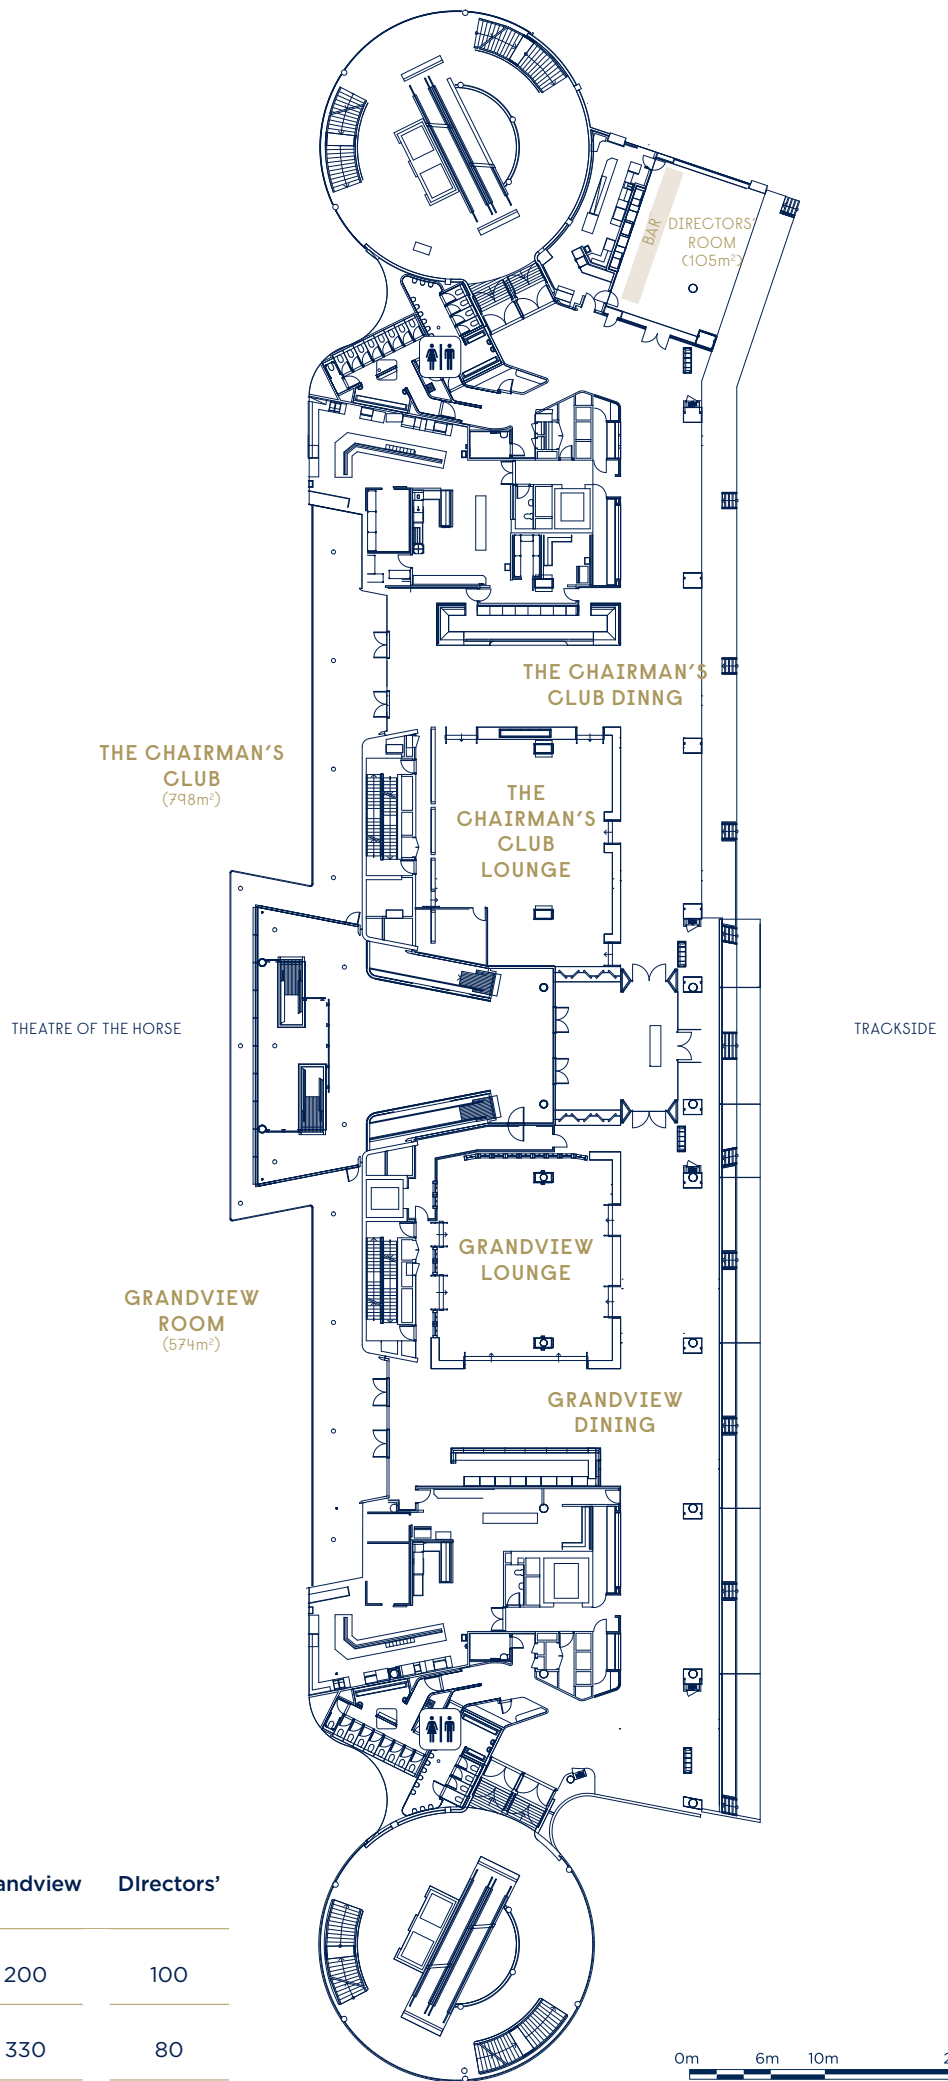

LEVEL 1  
QUEEN ELIZABETH II  
GRANDSTAND

VENUE CAPACITY

Room	The Chairman's Club	Grandview	Directors'
COCKTAIL	200	200	100
BANQUET	350	330	80