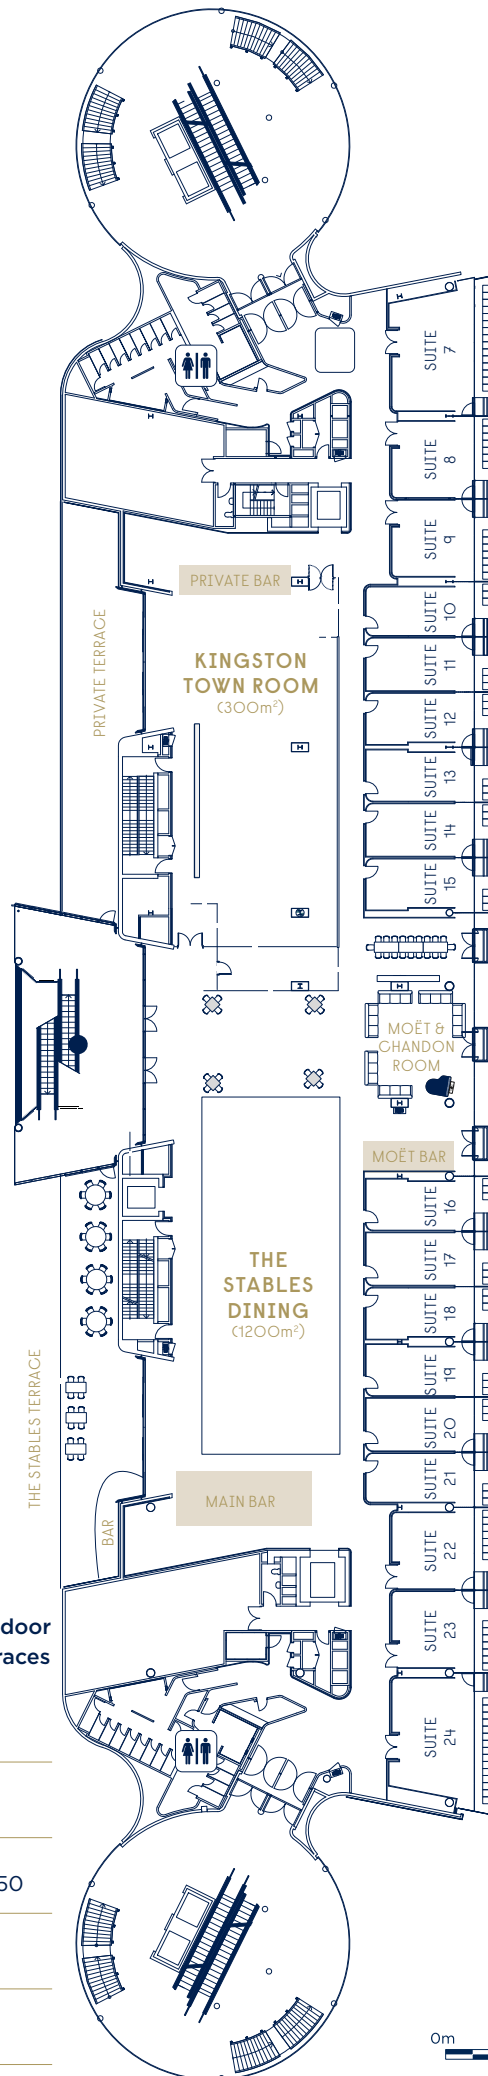

LEVEL 4
QUEEN ELIZABETH II
GRANDSTAND

LEVEL 4
(1000m²)

THEATRE OF THE HORSE

TRACKSIDE

VENUE CAPACITY

| Room | Level 4 | Kingston Town | Moët & Chandon | The Stables | Outdoor Terraces |
|-----------|---------|---------------|----------------|-------------|------------------|
| THEATRE | | 190 | | | |
| CLASSROOM | | 130 | | | |
| COCKTAIL | 1200 | 350 | 80 | 450 | 150 |
| BANQUET | | 140 | | 100 | |
| CABARET | | 110 | | | |

0m 6m 10m 20m