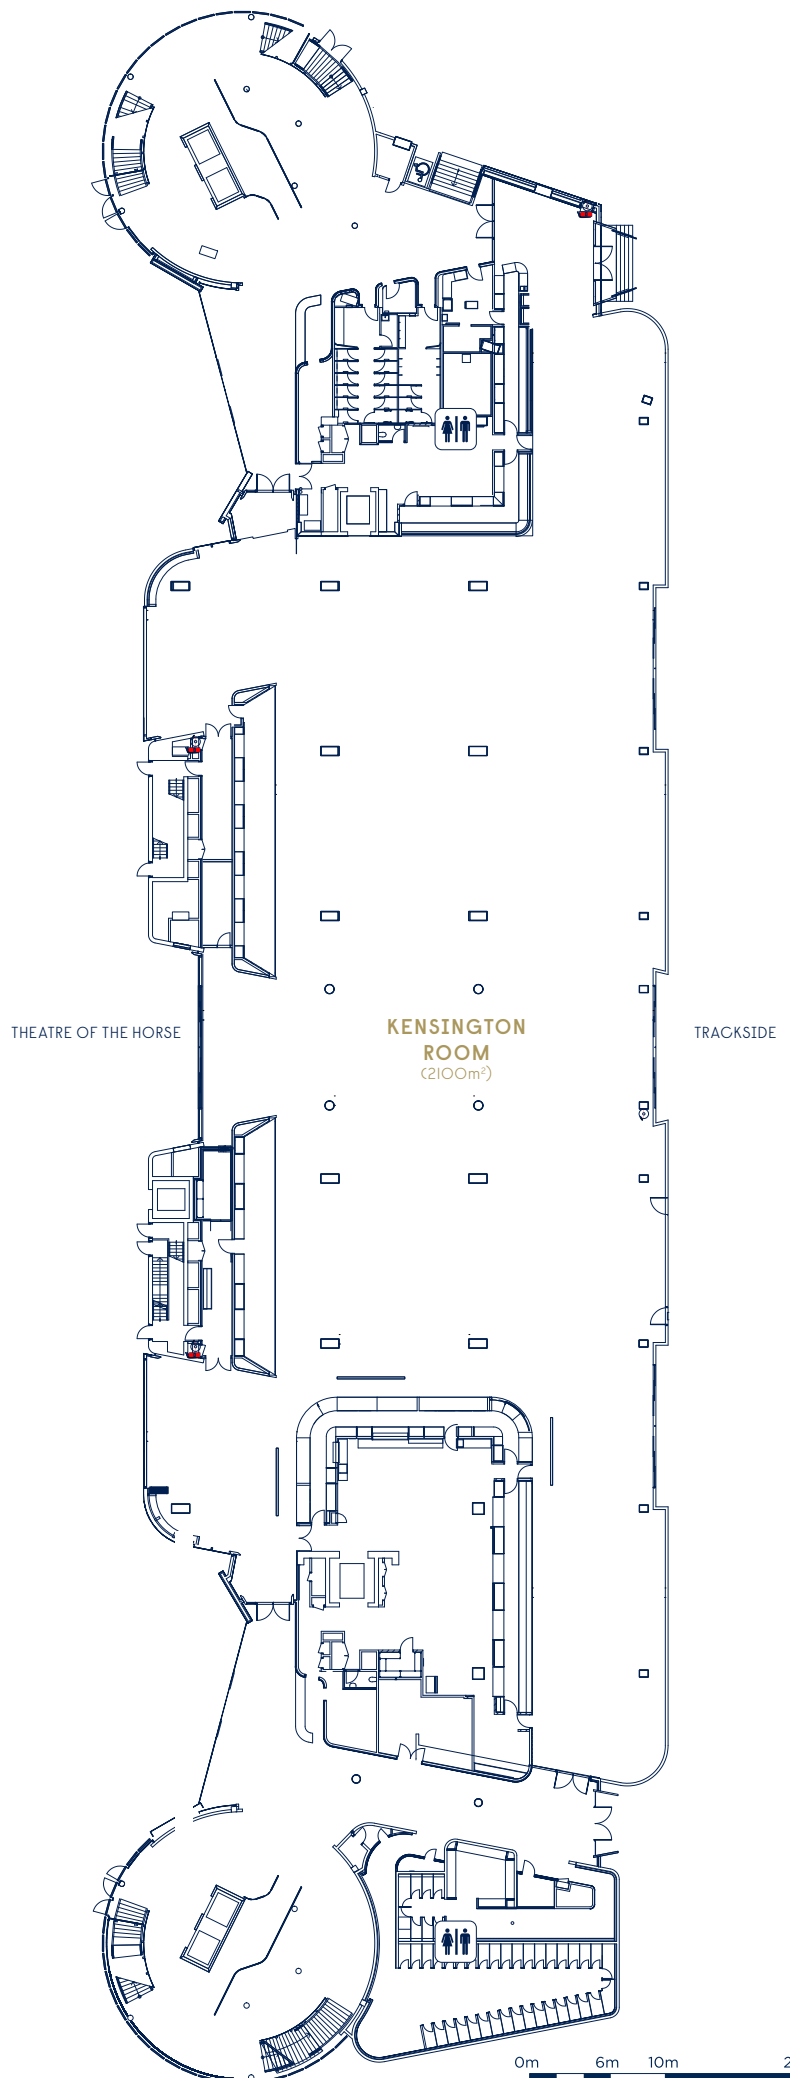

ROYAL RANDWICK

KENSINGTON ROOM

Unique and flexible space offering seamless indoor and outdoor connectivity with views over the stunning Royal Randwick racetrack.

Expansive and filled with natural light, the self-contained Kensington Room has the space to cover everything from tradeshows and exhibitions, examinations, cocktail parties and product launches. The truly flexible footprint offers large indoor and undercover outdoor break-out areas and state-of-the-art audio-visual equipment.

VENUE FEATURES

- 2100m² worth of expansive floor space
- Large indoor and undercover outdoor break-out areas
- Two large format screens (18mx3m and 16mx3m)
- Professional house sound system
- Bars and catering outlets
- Free high density WiFi
- Floor box and pillar power outlets
- Standard and three phase power access
- Zoned and dimmable lighting
- Direct loading access for cars and large vehicles
- Double action self opening door
- Award-winning catering serviced from two commercial kitchens
- Air conditioning
- Limited complimentary parking
- Onsite security

SUITABLE FOR

Exhibitions, tradeshows, family days, cocktail parties, product launches.

Gross Area: More than 2100m² indoors
Ceiling Height: 7.5m

To find out more please contact our Meetings & Events Team
P | 1300 729 668
E | meetingsandevents@australianurfclub.com.au

ROYAL RANDWICK

GROUND FLOOR
QUEEN ELIZABETH II
GRANDSTAND

VENUE CAPACITY

880 THEATRE

380 CLASSROOM

2500 COCKTAIL

620 BANQUET

490 CABARET