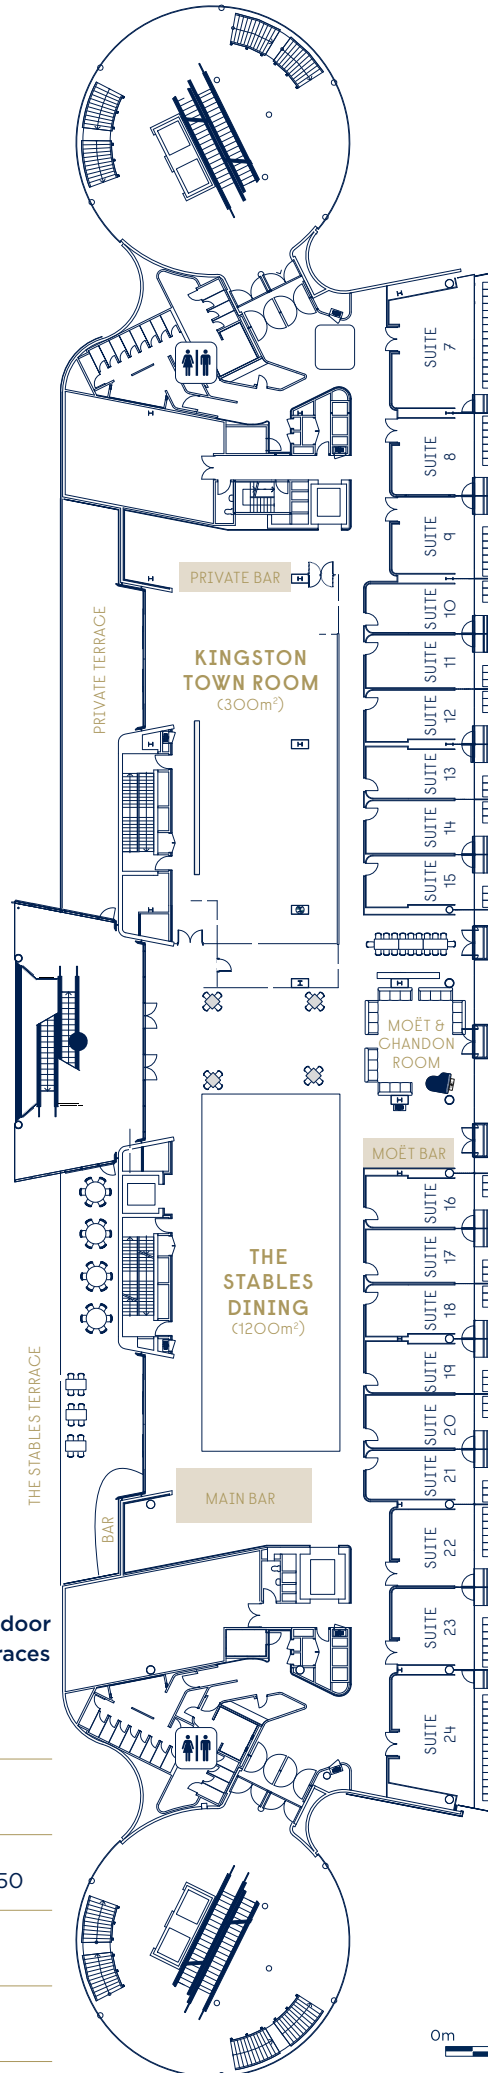

# THE STABLES

*Luxuriously styled, this intimate and modern space features jaw-dropping and uninterrupted views over the city skyline.*

Elegance abounds when you first step into The Stables, a beautifully appointed indoor space and majestic outdoor terrace. With a variety of spaces to choose from depending on your desire, the right space is waiting for you. The adjoining Kingston Town Room has its own private outdoor terrace which is perfect for celebrations of any kind, while the Moët & Chandon Room has commanding views of the majestic Royal Randwick track and is favoured for a more intimate event. The dining room adds a creative space for a conference break-out. The possibilities are endless.

## VENUE FEATURES

- Over 1200m<sup>2</sup> of flexible event spaces
- Unobstructed views of Centennial Parklands and Sydney CBD skyline
- Permanent furniture fixtures designed by Woods Bagot and Coco Republic
- 2am liquor licence
- Small private dining spaces divided by stable features for break-out spaces/activations
- White baby grand piano
- Free high density WiFi
- Standard and three phase power access
- LED screens and projection system
- In-built sound system
- Award-winning dining and service
- Air conditioning
- Limited complimentary parking
- Onsite security

## SUITABLE FOR

Luxury events, weddings, celebrations and parties, private dinners and business conferences.

**Gross Area:** 1000m<sup>2</sup>  
**Ceiling Height:** 3.8m

To find out more please contact our Meetings & Events Team  
P | 1300 729 668  
E | [meetingsandevents@australianurfclub.com.au](mailto:meetingsandevents@australianurfclub.com.au)

ROYAL RANDWICK

LEVEL 4  
QUEEN ELIZABETH II  
GRANDSTAND

LEVEL 4  
(1000m<sup>2</sup>)

THEATRE OF THE HORSE

TRACKSIDE

VENUE CAPACITY

Room	Level 4	Kingston Town	Moët & Chandon	The Stables	Outdoor Terraces
THEATRE		190			
CLASSROOM		130			
COCKTAIL	1200	350	80	450	150
BANQUET		140		100	
CABARET		110			