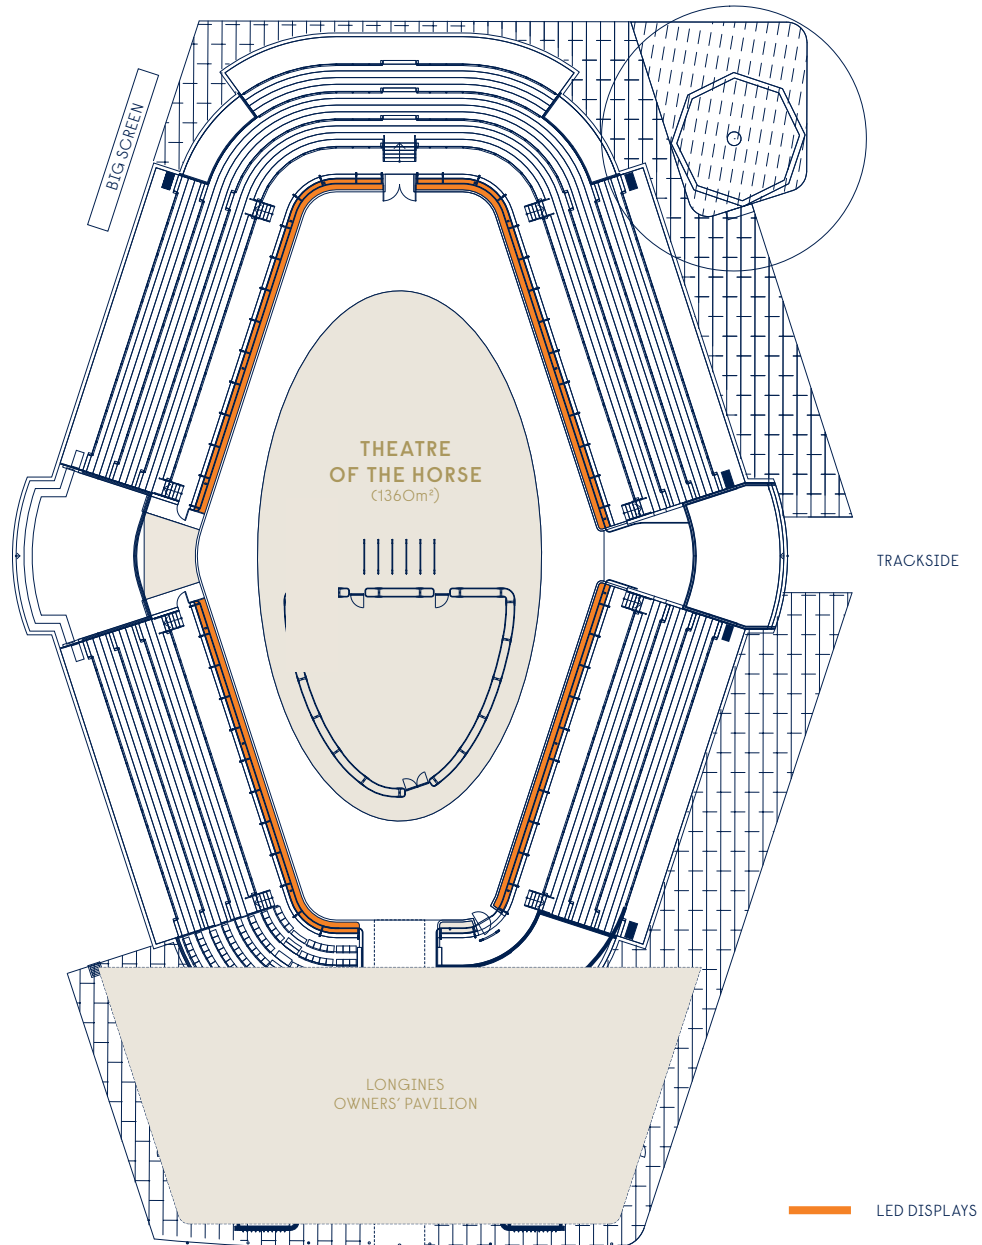

ROYAL RANDWICK

THEATRE OF THE HORSE

The commanding Theatre of the Horse amphitheatre is an iconic event space for a truly memorable guest experience.

Befitting of its name, the Theatre of the Horse is a dramatic amphitheatre ideal for impactful events. This unique open air space lends itself to a multitude of event types including outdoor staged events, fashion shows and product launches. It is further complemented by the Longines Owners' Pavilion overlooking this exquisite outdoor space. For an atmospheric lunch or reception consider taking over the horse tunnel. A space like no other.

VENUE FEATURES

- Expansive 1300m² immersive amphitheatre structure
- Rubberised surface for outdoor stages and displays
- Access to state-of-the-art LED brand takeover platform around Theatre of the Horse
- House sound system
- Lighting for night events
- Free high density WiFi
- Standard and three phase power access
- Vehicular access via two underground tunnels
- Options for event signage on side rails
- Broadcast box/Green room
- Limited complimentary parking
- Onsite security

SUITABLE FOR

Concerts, fashion shows, product launches, cocktail parties, family days and outdoor events.

Gross Area: 1360m²

To find out more please contact our Meetings & Events Team
P | 1300 729 668
E | meetingsandevents@australianurfclub.com.au

THEATRE
OF THE HORSE

VENUE CAPACITY

4500 COCKTAIL

0m 6m 10m 20m