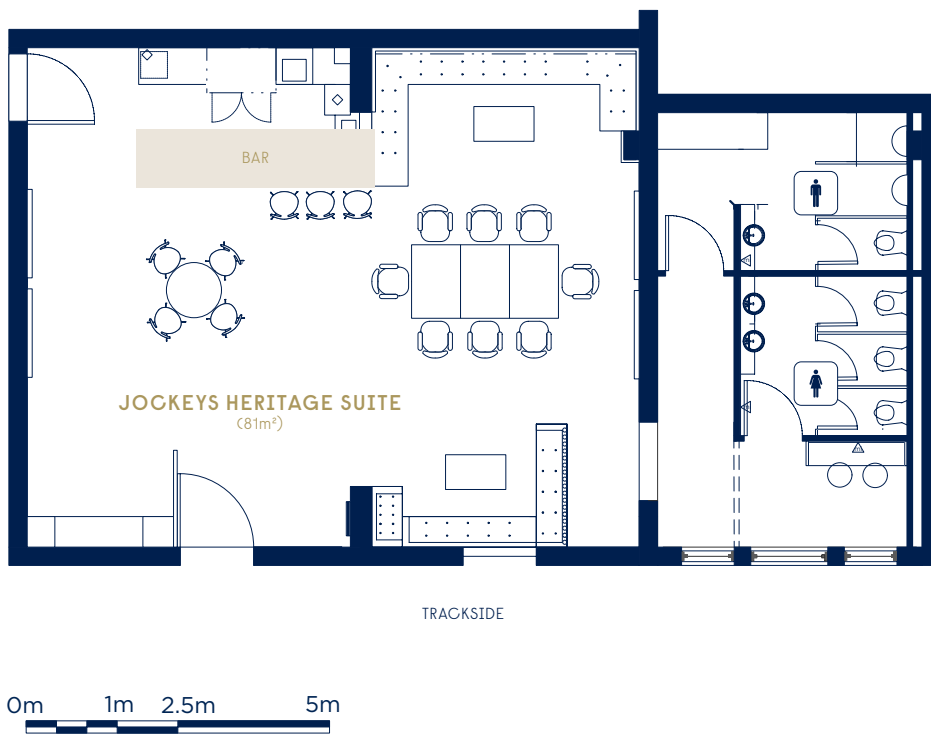

ROYAL RANDWICK

JOCKEYS
HERITAGE
SUITE

»

VENUE CAPACITY

30 MINIMUM GUESTS

50 MAXIMUM GUESTS