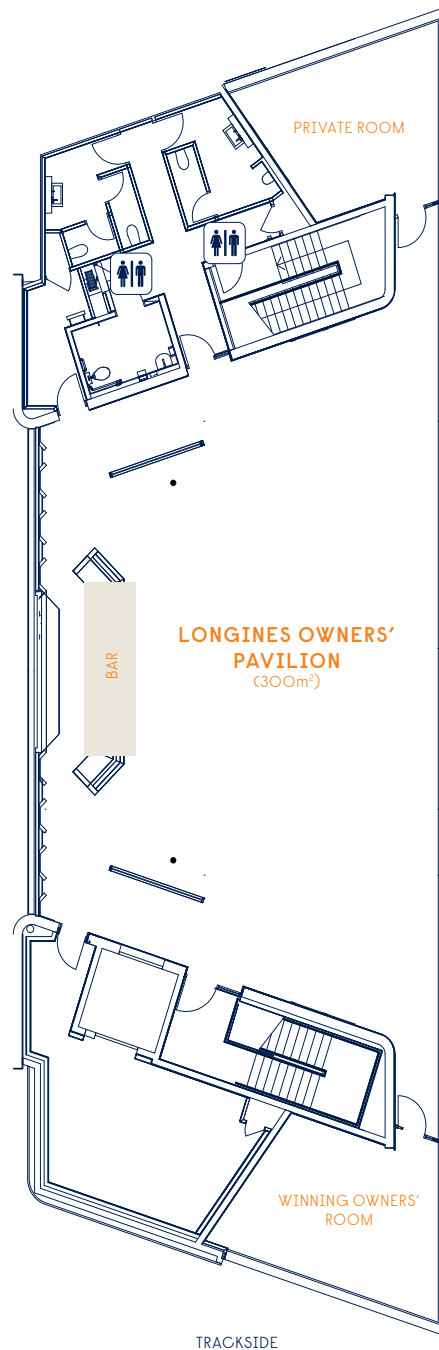

ROYAL RANDWICK

LONGINES  
OWNERS' PAVILION

THEATRE OF THE HORSE

TRACKSIDE

VENUE CAPACITY

Cocktail

250