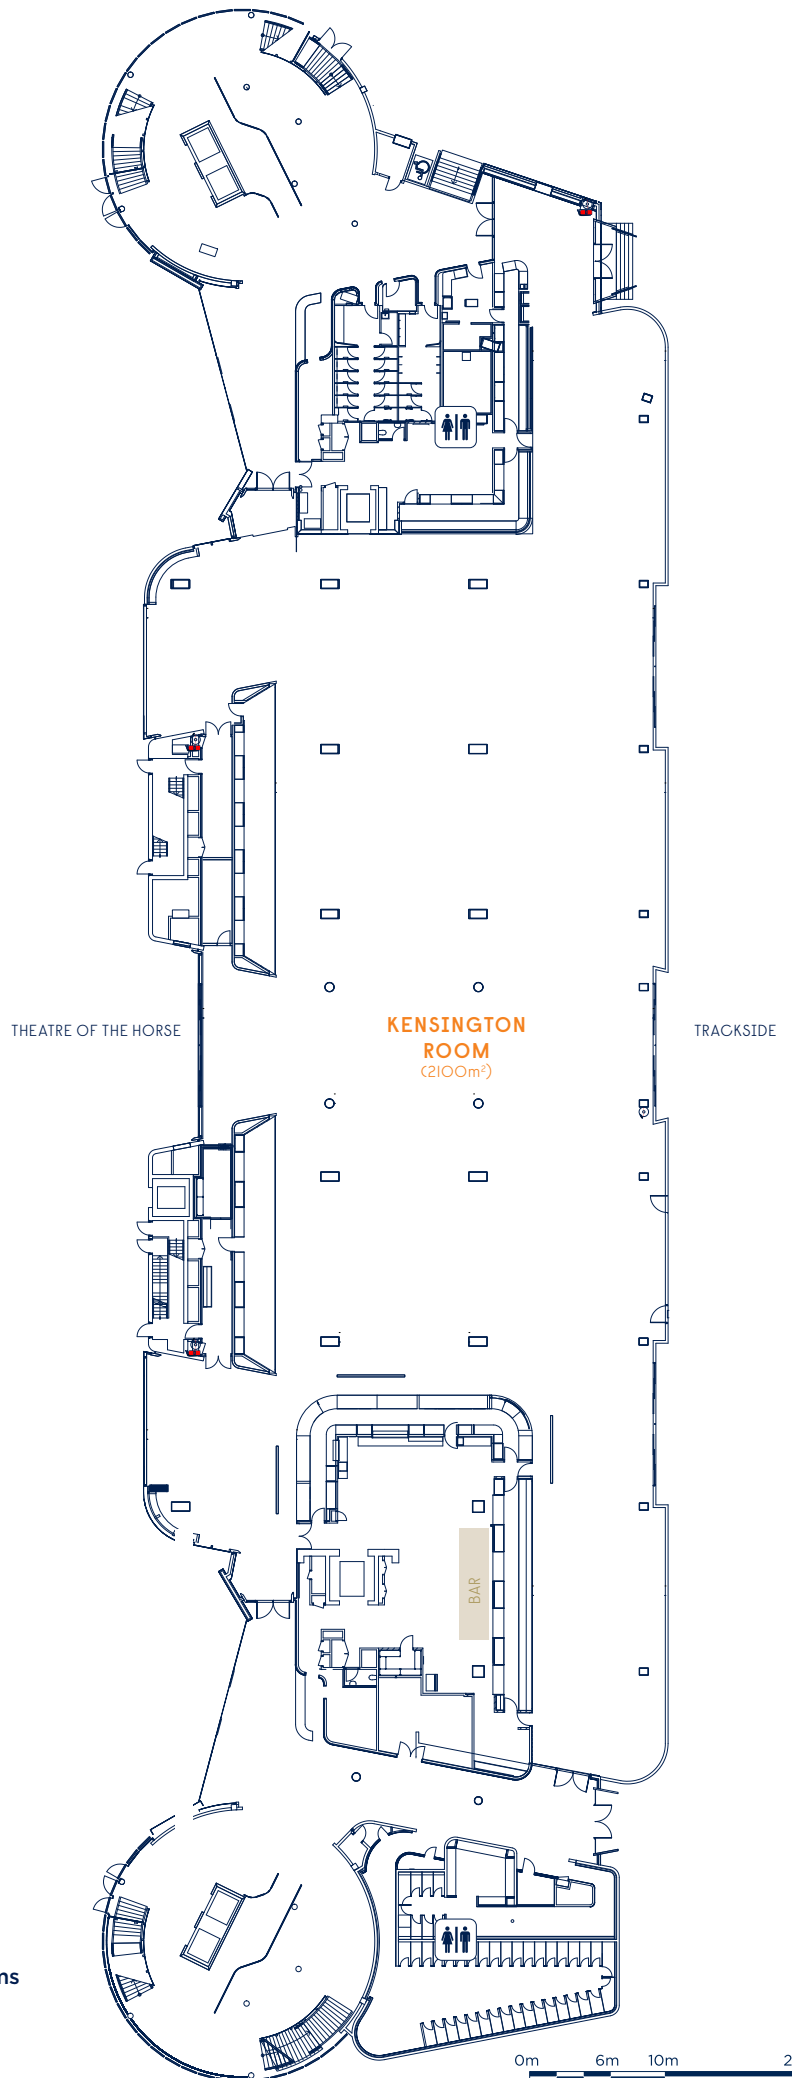

ROYAL RANDWICK

GROUND FLOOR
QUEEN ELIZABETH II
GRANDSTAND

VENUE CAPACITY

Cocktail	Banquet	Exhibition Booths	Theatre	Exams
2500	600	100	900	750