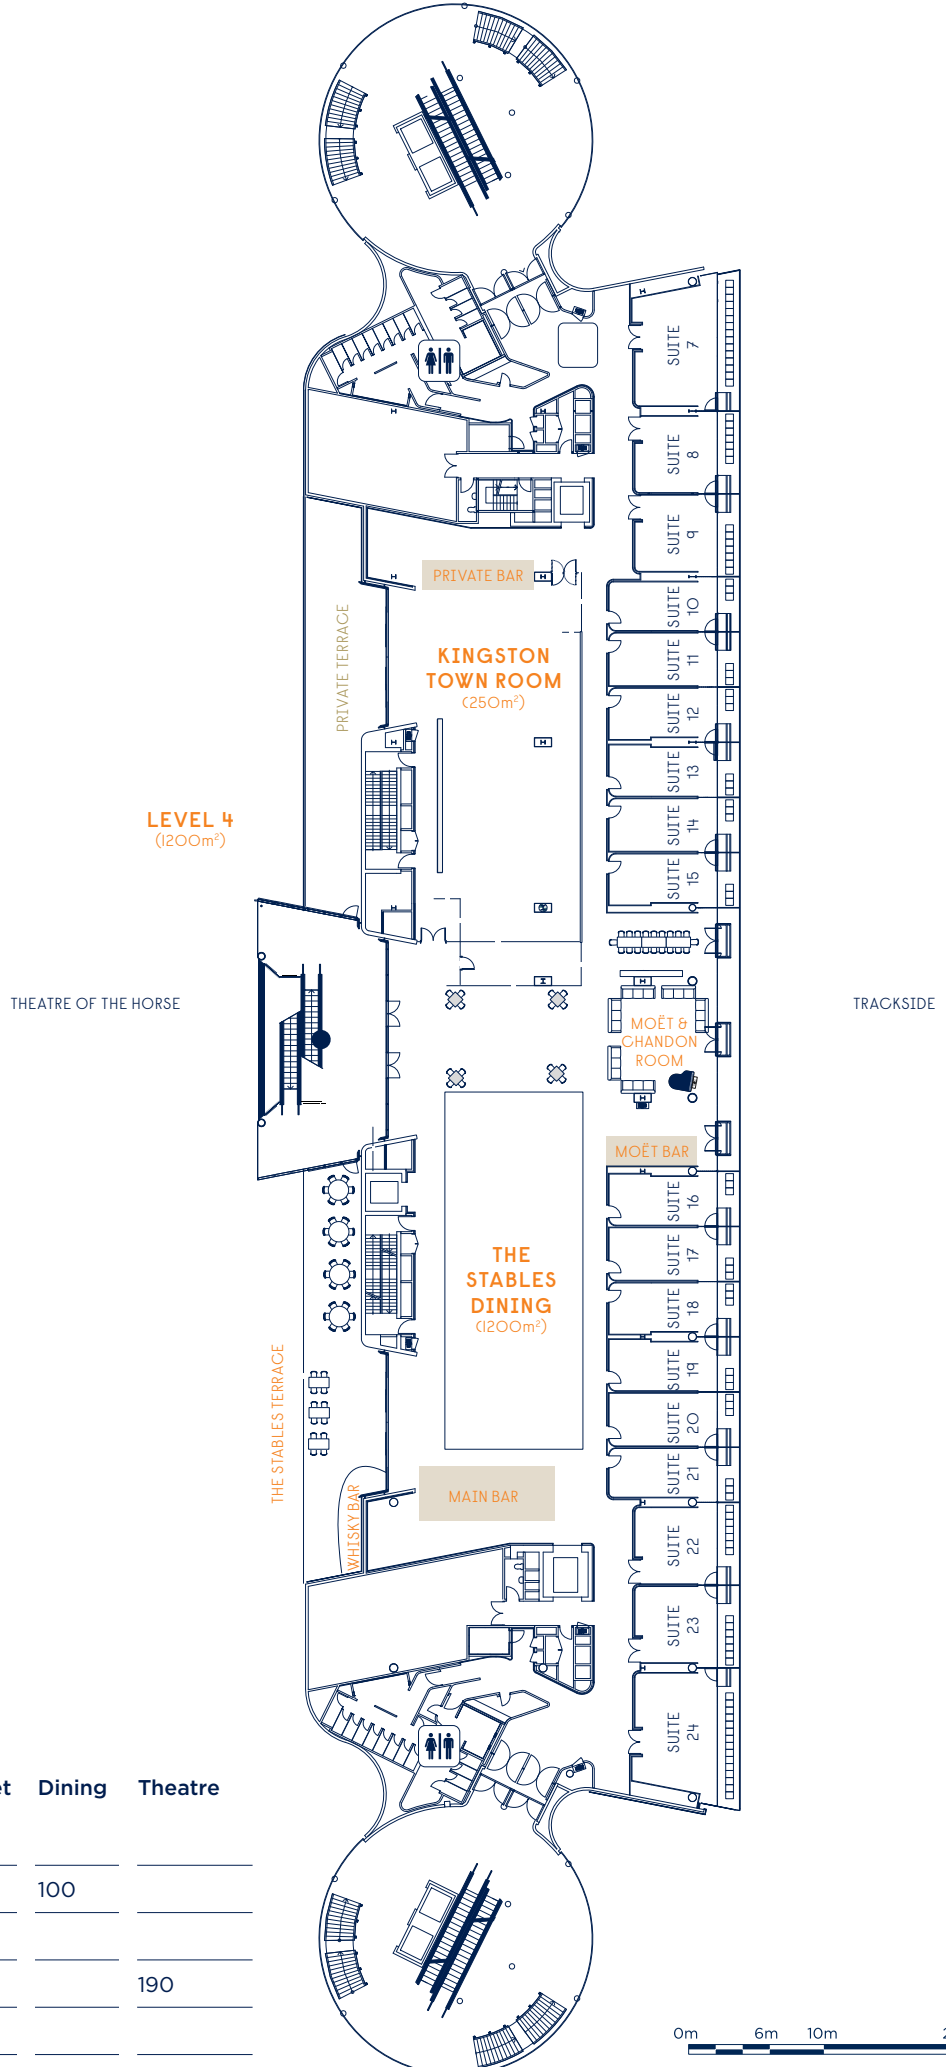

ROYAL RANDWICK

**LEVEL 4
QUEEN ELIZABETH II
GRANDSTAND**

LEVEL 4
(1200m²)

VENUE CAPACITY

Room	Cocktail	Banquet	Dining	Theatre
Level 4	900			
The Stables	450	100	100	
Outdoor Terraces	150			
Kingston Town	350	150		190
Moët & Chandon	80			