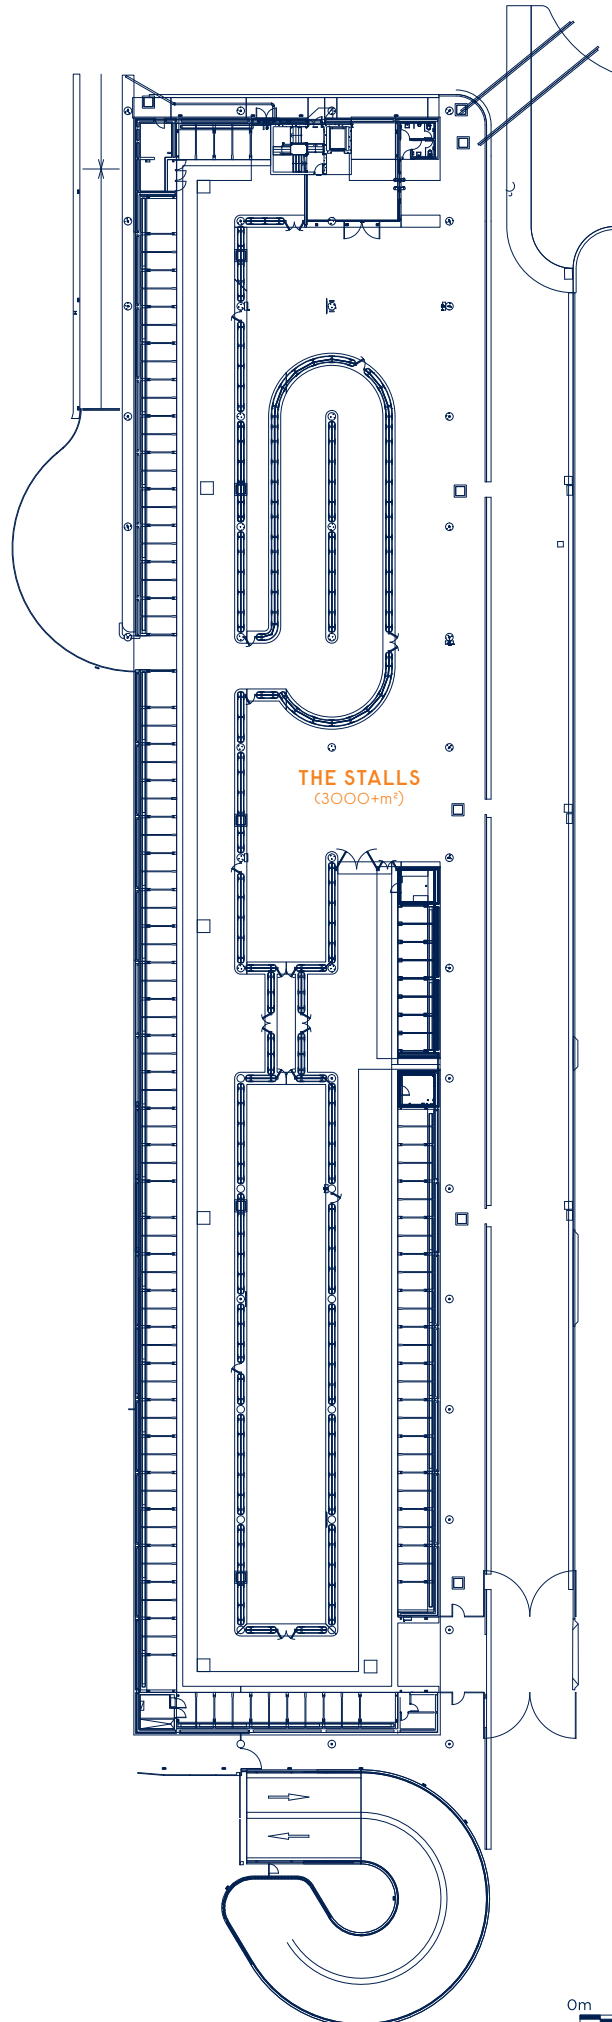

ROYAL RANDWICK

**GROUND FLOOR
MULTI-DECK CAR PARK**

VENUE CAPACITY

Cocktail

3000

0m 6m 10m 20m