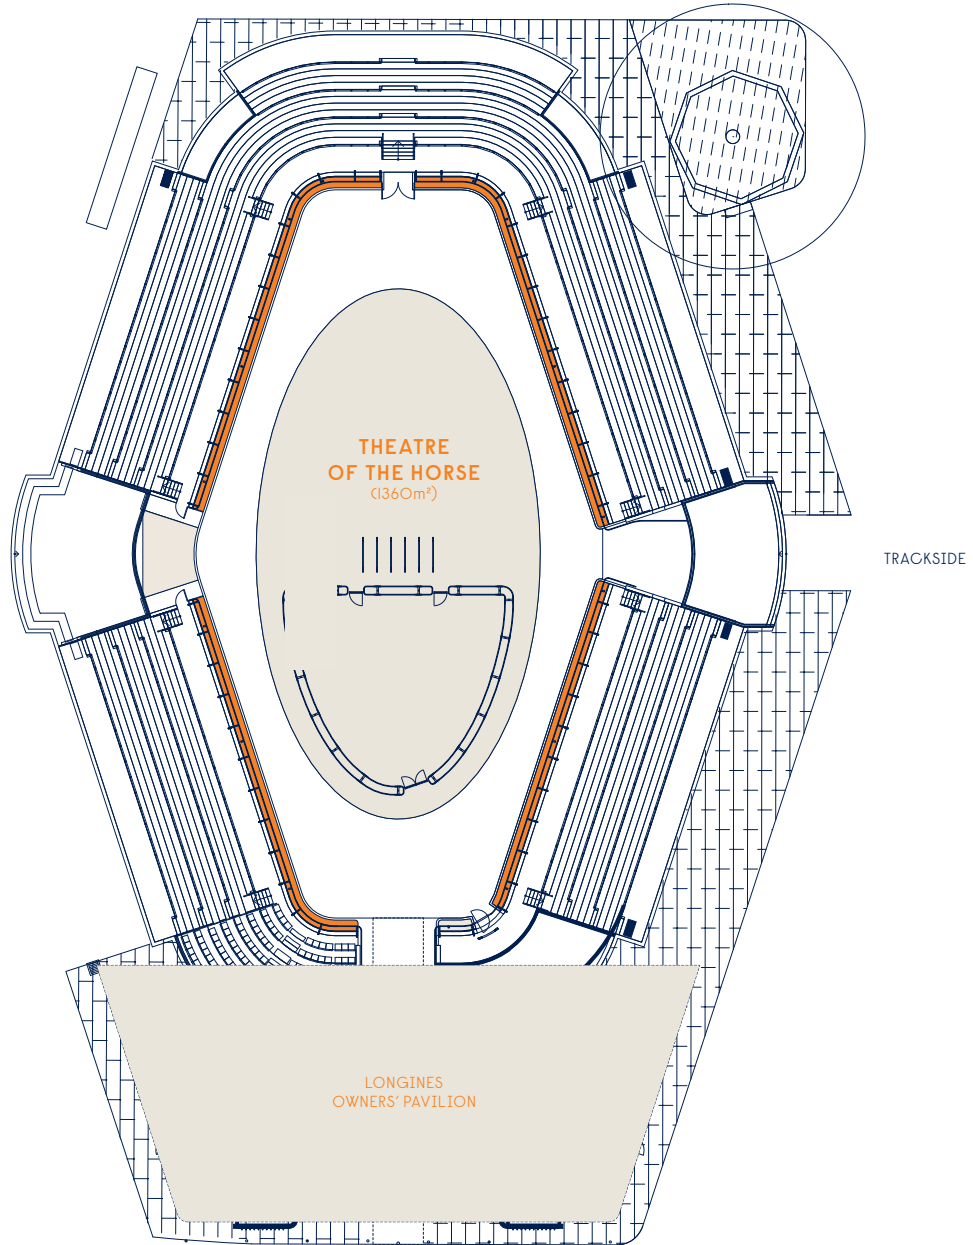

ROYAL RANDWICK

THEATRE
OF THE HORSE

VENUE CAPACITY

Cocktail

4500

0m 6m 10m 20m