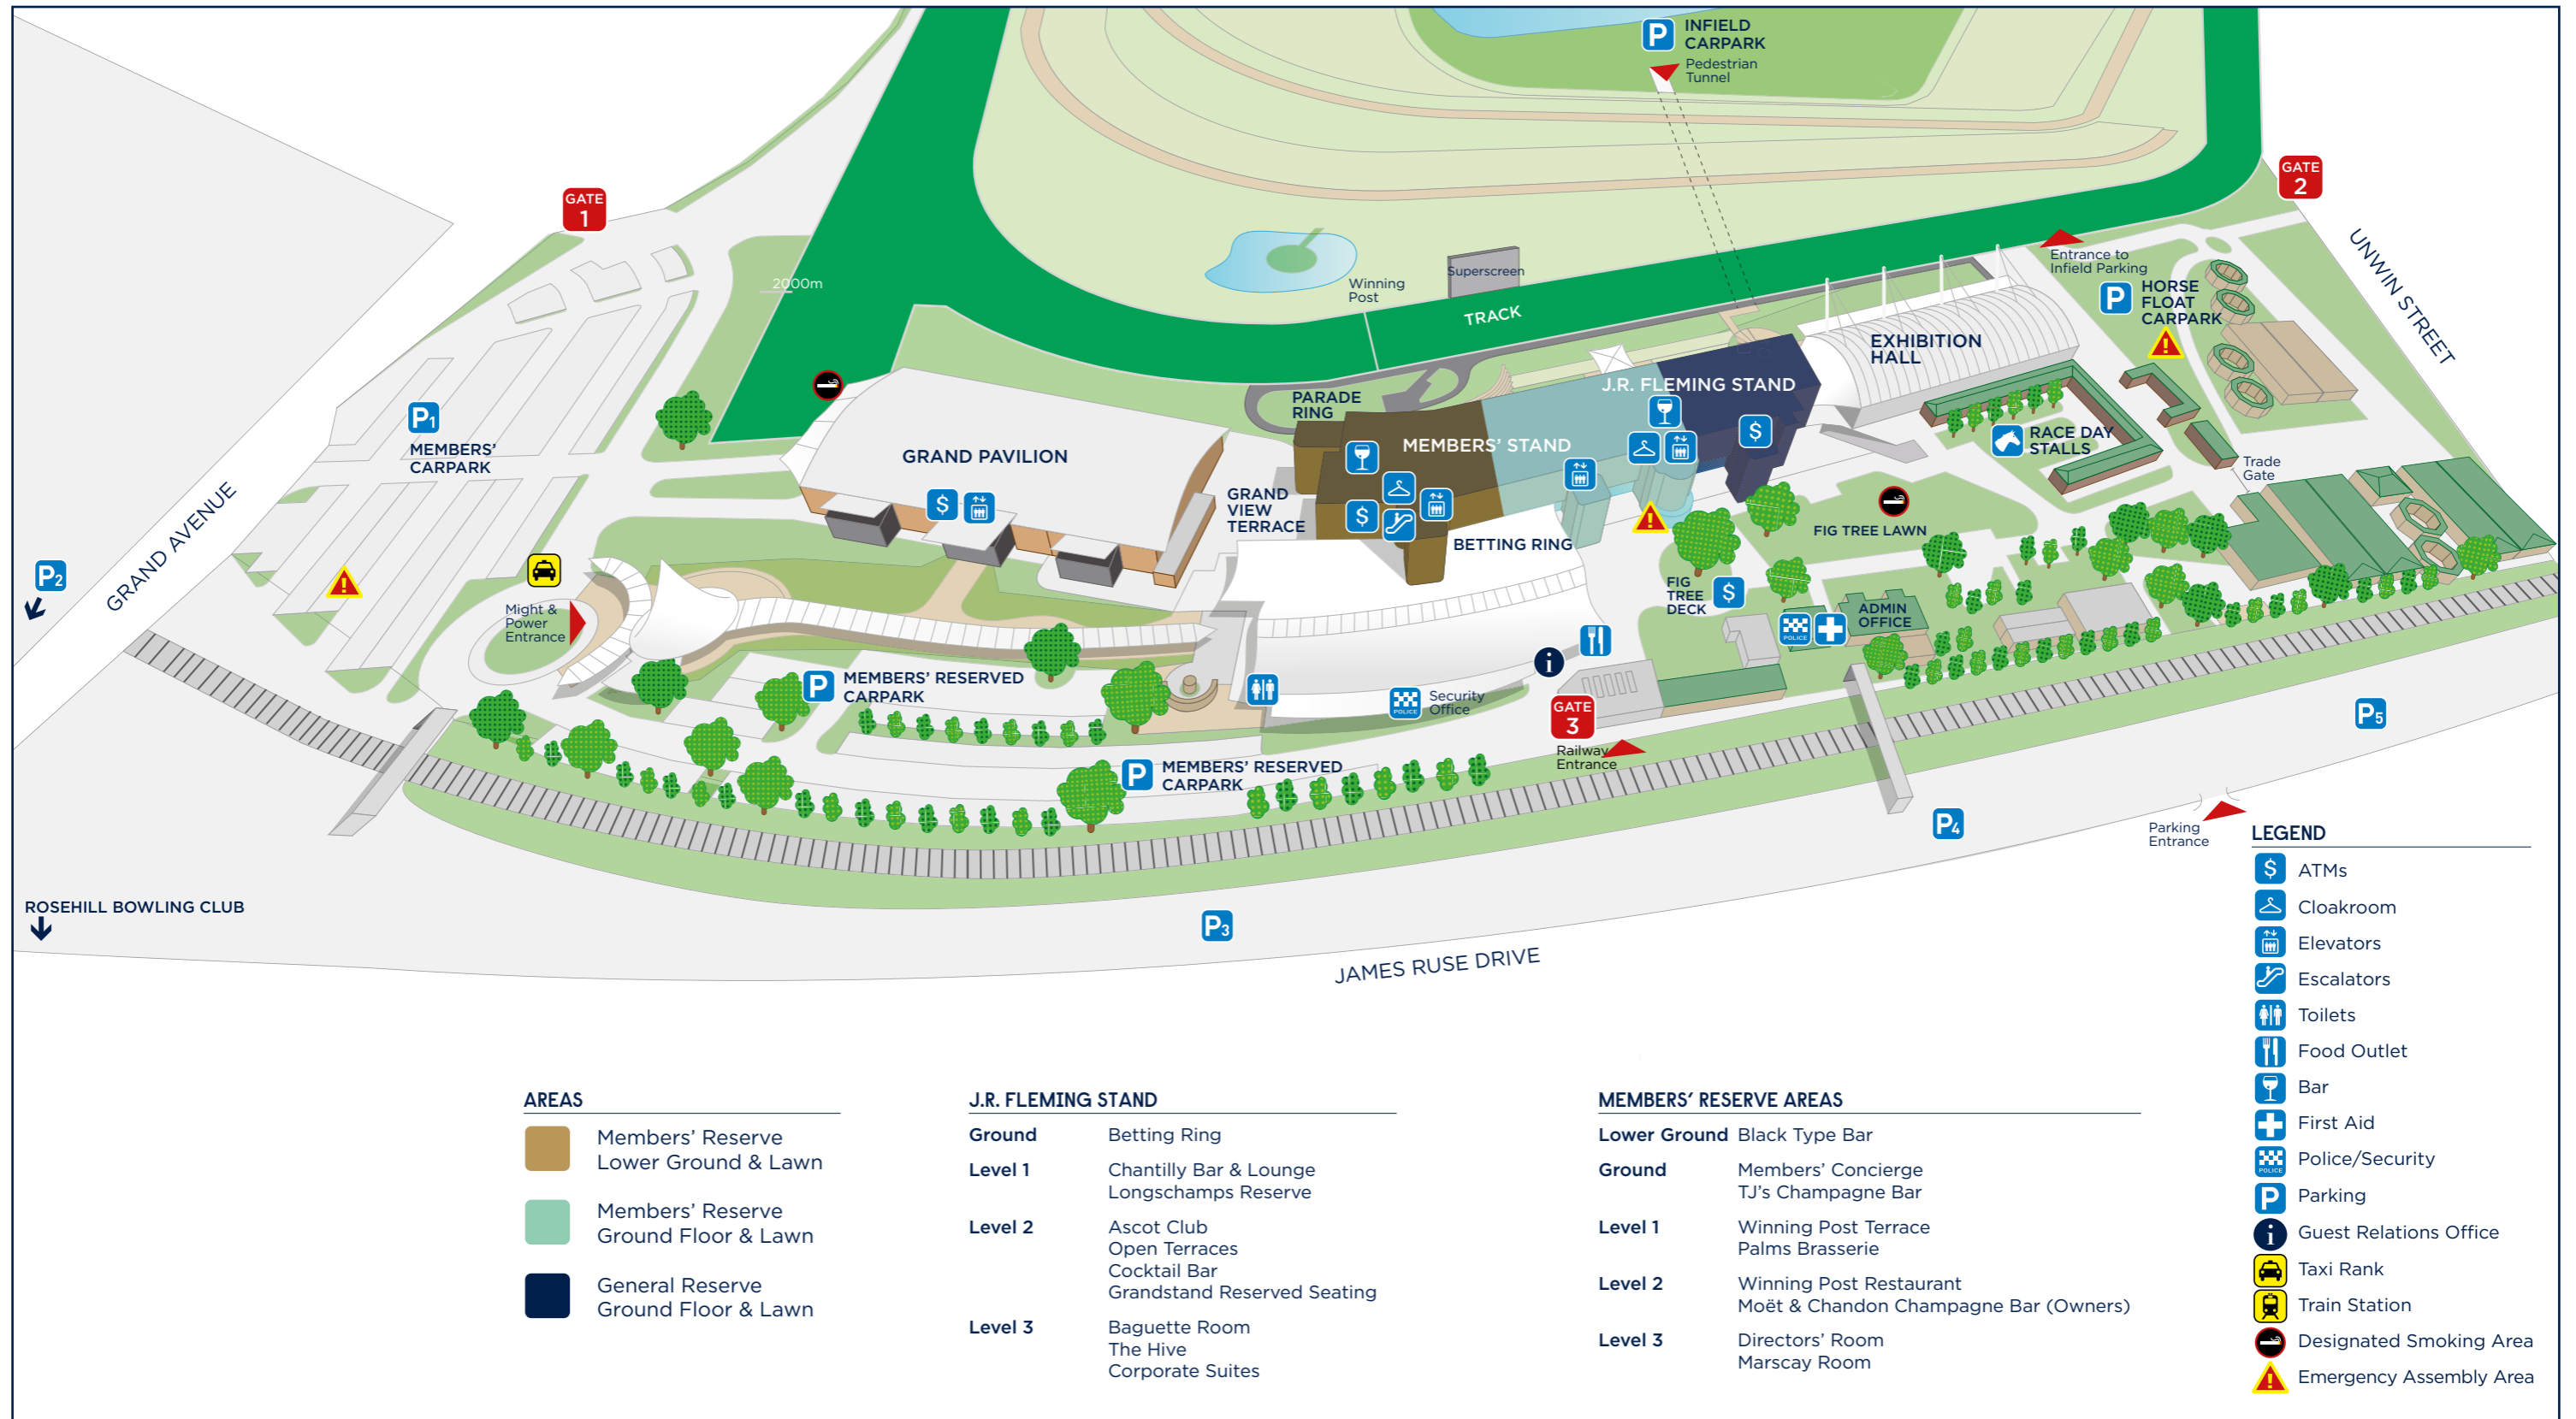

ROSEHILL GARDENS PRECINCT MAP

AREAS

- Members' Reserve
Lower Ground & Lawn
- Members' Reserve
Ground Floor & Lawn
- General Reserve
Ground Floor & Lawn

J.R. FLEMING STAND

- | | |
|----------------|--|
| Ground | Betting Ring |
| Level 1 | Chantilly Bar & Lounge
Longschamps Reserve |
| Level 2 | Ascot Club
Open Terraces
Cocktail Bar
Grandstand Reserved Seating |
| Level 3 | Baguette Room
The Hive
Corporate Suites |

MEMBERS' RESERVE AREAS

- | | |
|---------------------|--|
| Lower Ground | Black Type Bar |
| Ground | Members' Concierge
TJ's Champagne Bar |
| Level 1 | Winning Post Terrace
Palms Brasserie |
| Level 2 | Winning Post Restaurant
Moët & Chandon Champagne Bar (Owners) |
| Level 3 | Directors' Room
Marscay Room |

LEGEND

- ATMs
- Cloakroom
- Elevators
- Escalators
- Toilets
- Food Outlet
- Bar
- First Aid
- Police/Security
- Parking
- Guest Relations Office
- Taxi Rank
- Train Station
- Designated Smoking Area
- Emergency Assembly Area