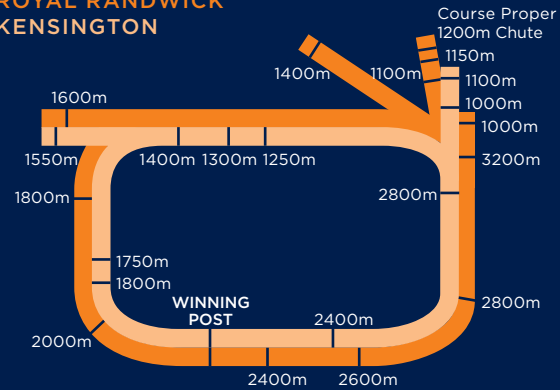

Gow-Gates Insurance Brokers
and Financial Services

Risk Solutions.
Asset Protection.
Personal Service.

P: 1300 165 116
E: equine@gowgates.com.au
W: gowgates.com.au

RACECOURSE MAPS

ROYAL RANDWICK KENSINGTON