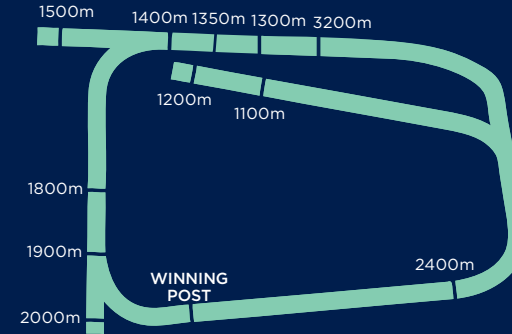

ROSEHILL GARDENS