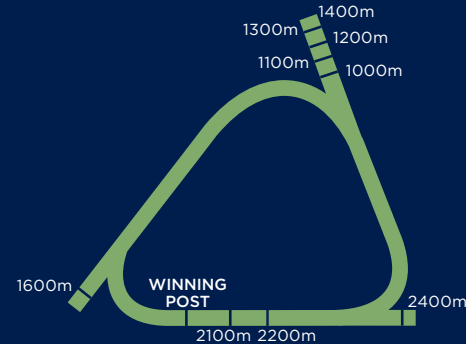

WARWICK FARM