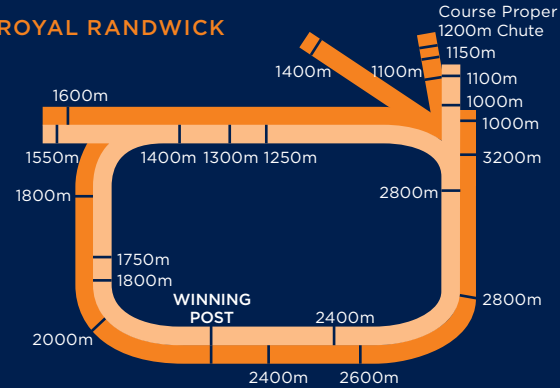

RACECOURSE MAPS

ROYAL RANDWICK