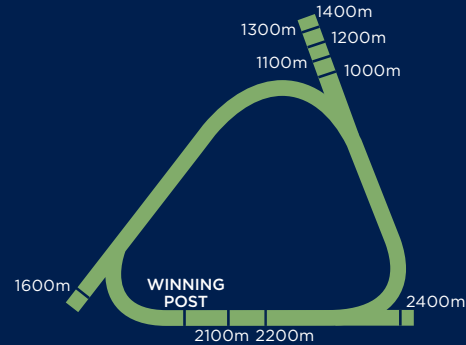

WARWICK FARM