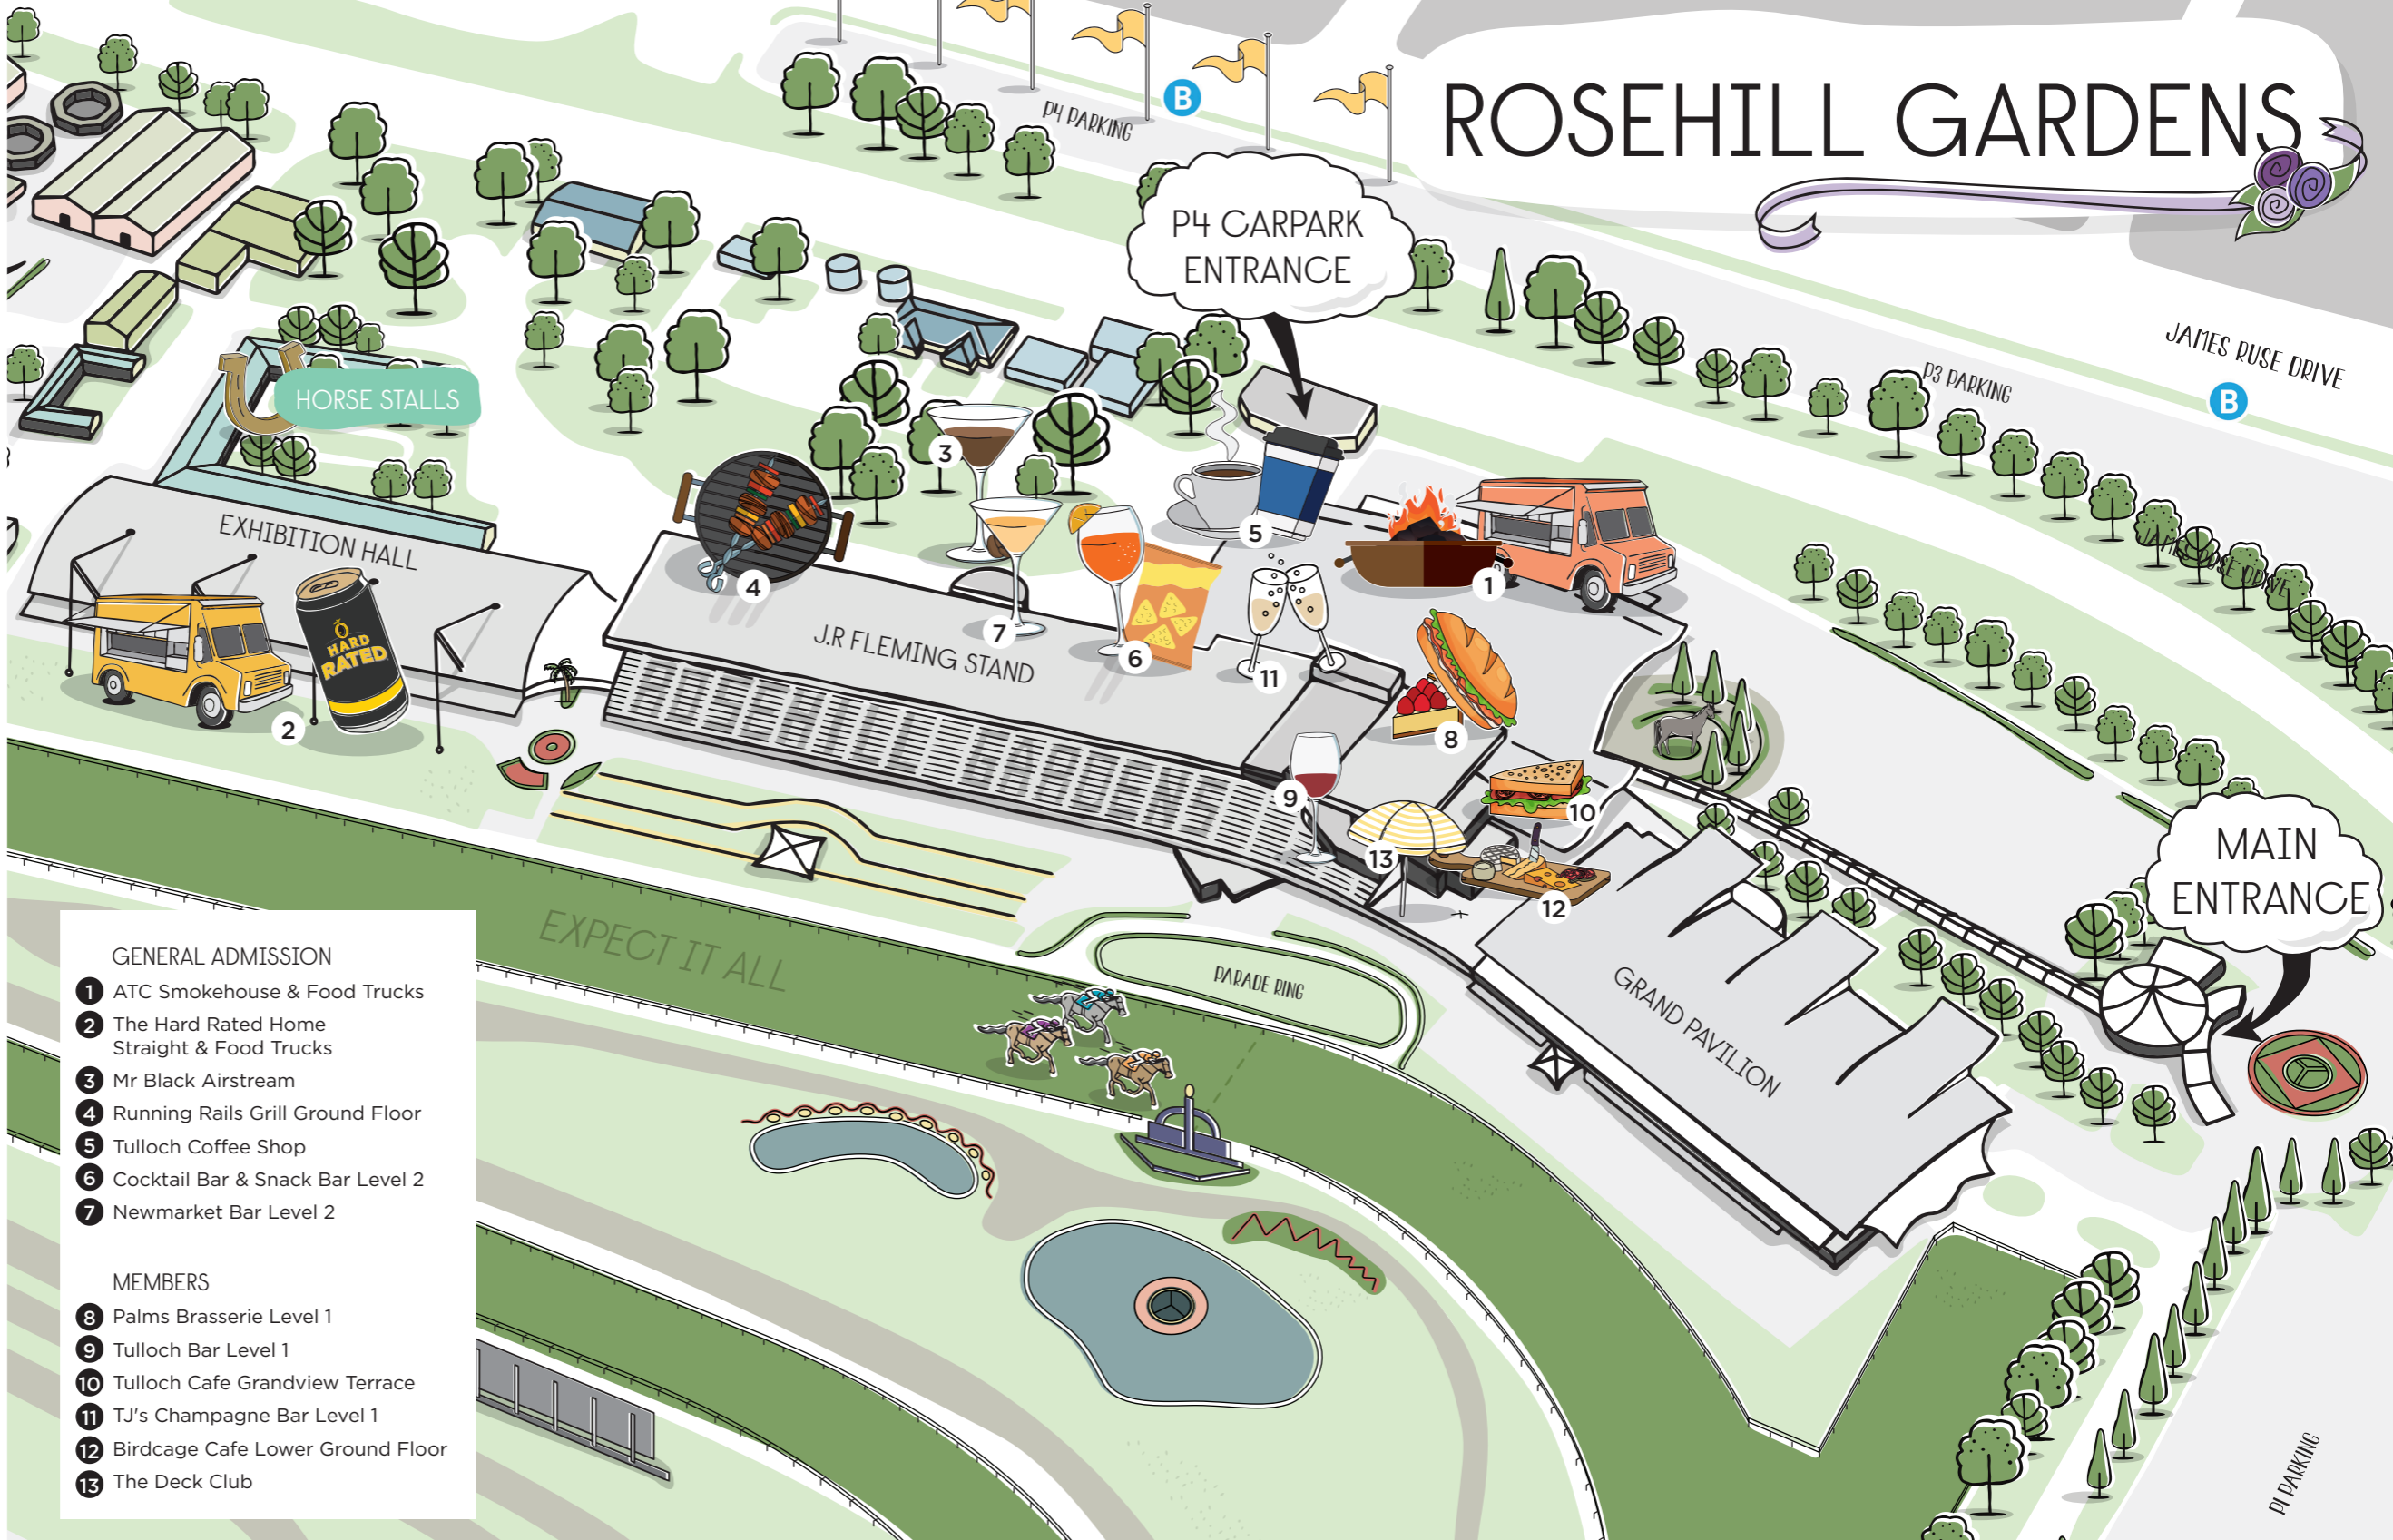

ROSEHILL GARDENS

- GENERAL ADMISSION**
- 1 ATC Smokehouse & Food Trucks
 - 2 The Hard Rated Home Straight & Food Trucks
 - 3 Mr Black Airstream
 - 4 Running Rails Grill Ground Floor
 - 5 Tulloch Coffee Shop
 - 6 Cocktail Bar & Snack Bar Level 2
 - 7 Newmarket Bar Level 2
- MEMBERS**
- 8 Palms Brasserie Level 1
 - 9 Tulloch Bar Level 1
 - 10 Tulloch Cafe Grandview Terrace
 - 11 TJ's Champagne Bar Level 1
 - 12 Birdcage Cafe Lower Ground Floor
 - 13 The Deck Club